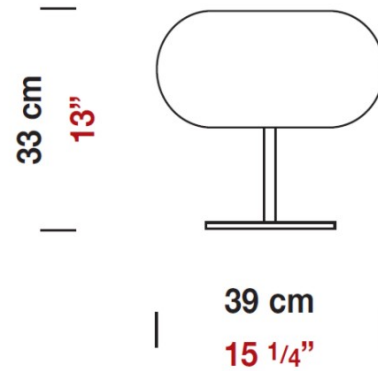

Date: \_\_\_\_\_ Project: \_\_\_\_\_

Fixture Type: \_\_\_\_\_ Specifier/Rep: \_\_\_\_\_

 Certified by  North American Standards

Exact Measurements: Metric

		Additional Details
<b>Fixture Finish:</b>	Matte Nickel	
<b>Diffuser:</b>	Matte White Blown Glass	
<b>Lamp Type:</b>	T10 Halogen or CFL	
<b>Lamp Base:</b>	E26 medium	
<b>Lamp Voltage:</b>	120Vac	
<b>Number Of Lamps:</b>	1	
<b>Max Wattage Per Lamp:</b>	100W or 18W	
<b>IP Rating:</b>	IP20	
<b>Diameter:</b>	39cm / 15 1/4"	
<b>Height:</b>	33cm / 13"	

**Available Sizes and / or Lamping**

- Blow - Portable [D8-4006] -- Table Lamp - 23cm / 9" - 1x60W - G16 1/2 Xenon - Matte Nickel
- Blow - Portable [D8-4008] -- Floor Lamp - 185cm / 72 3/4" - 1x250W - T10 Halogen - Matte Nickel
- Blow Mini - Portable [D8-4009] -- Table Lamp - 9cm / 3 1/2" - 1x35W - T4 Halogen - Matte Nickel
- Blow Mini - Portable [D8-4010] -- Floor Lamp - 170cm / 67" - 1x35W - T4 Halogen - Matte Nickel