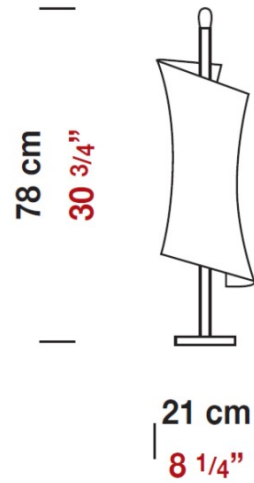

Date: _____ Project: _____

Fixture Type: _____ Specifier/Rep: _____

 Certified by  North American Standards

Exact Measurements: Metric

		Additional Details
Fixture Finish:	Matte Nickel	
Diffuser:	Matte White Blown Glass	
Lamp Type:	T10 Halogen	
Lamp Base:	E26 medium	
Lamp Voltage:	120Vac	
Number Of Lamps:	1	
Max Wattage Per Lamp:	150W	
IP Rating:	IP20	
Diameter:	21cm / 8 1/4"	
Height:	78cm / 30 3/4"	
Weight:	14.4 lbs / 6.54 kg	

Available Sizes and / or Lamping

Twister - Portable [D8-4000] -- Table Lamp - 51cm / 20" - 1x60W - Halolux - Matte Nickel - Matte White

Alternative Finish Models

Twister - Portable [D8-4073] -- Table Lamp - 51cm / 20" - 1x150W - T10 Halogen - Matte Nickel - Matte Amber