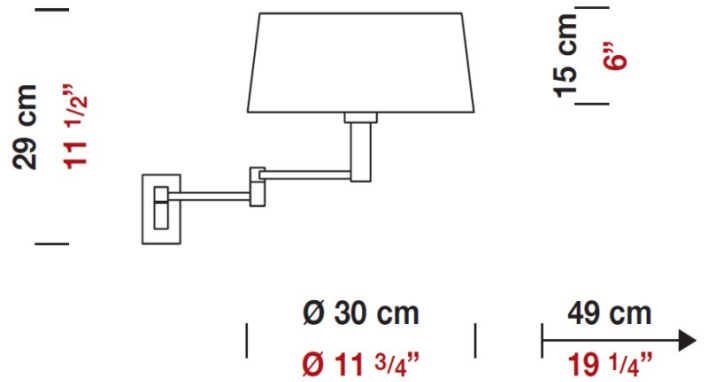

Date: _____ Project: _____

Fixture Type: _____ Specifier/Rep: _____

Certified by  North American Standards

Exact Measurements: Metric

Fixture Finish:	Chrome
Diffuser:	White Fireproof Fabric Shade
Lamp Type:	A19 Incandescent or CFL
Lamp Base:	E26 medium
Lamp Voltage:	120Vac
Number Of Lamps:	1
Max Wattage Per Lamp:	75W or 18W
IP Rating:	IP20
Length:	30cm / 11 3/4"
Height:	29cm / 11 1/2"
Extension:	49cm / 19 1/4"
Weight:	7.2 lbs / 3.27 kg

Additional Details

Pin-Up Adaptable. Glass Screen D8-9000 sold separately.

Available Sizes and / or Lamping

Classic - Wall [D8-3048] -- 27cm / 10 1/2" - 1x75W - A19 Incandescent or 18W Mini CFL - Chrome

Alternative Finish Models

Classic - Wall [D8-3049] -- 30cm / 11 3/4" - 1x75W - A19 Incandescent or 18W Mini CFL - Polished Brass

Accessories

Classic - Accessory [D8-9001] -- Glass screen for lampshade 25cm / 10"

Coordinating Series