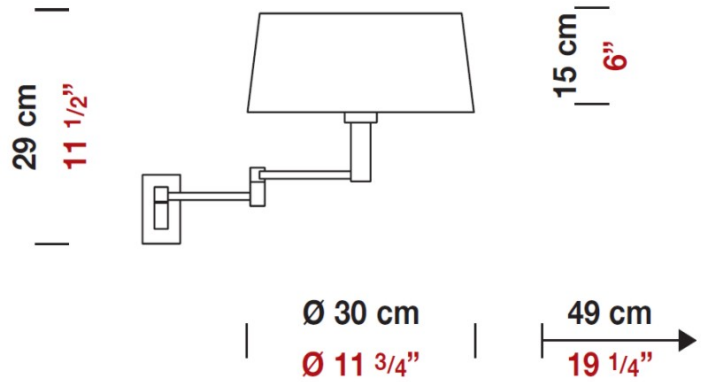

Date: _____ Project: _____

Fixture Type: _____ Specifier/Rep: _____

 Certified by  North American Standards

Exact Measurements: Metric

Fixture Finish:	Polished Brass
Diffuser:	White Fireproof Fabric Shade
Lamp Type:	A19 Incandescent or CFL
Lamp Base:	E26 medium
Lamp Voltage:	120Vac
Number Of Lamps:	1
Max Wattage Per Lamp:	75W or 18W
IP Rating:	IP20
Length:	30cm / 11 3/4"
Height:	29cm / 11 1/2"
Extension:	49cm / 19 1/4"
Weight:	7.2 lbs / 3.27 kg

Additional Details

Pin-Up Adaptable. Glass Screen D8-9000 sold separately.

Available Sizes and / or Lamping

Classic - Wall [D8-3047] -- 27cm / 10 1/2" - 1x75W - A19 Incandescent or 18W Mini CFL - Polished Brass

Alternative Finish Models

Classic - Wall [D8-3050] -- 30cm / 11 3/4" - 1x75W - A19 Incandescent or 18W Mini CFL - Chrome

Accessories

Classic - Accessory [D8-9001] -- Glass screen for lampshade 25cm / 10"