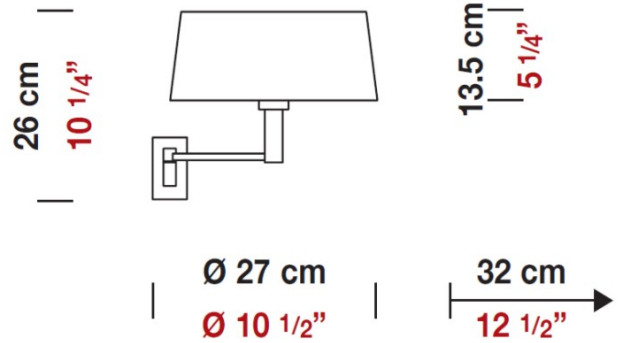

Date: _____ Project: _____

Fixture Type: _____ Specifier/Rep: _____

 Certified by  North American Standards

Exact Measurements: Metric

Fixture Finish:	Chrome
Diffuser:	White Fireproof Fabric Shade
Lamp Type:	A19 Incandescent or CFL
Lamp Base:	E26 medium
Lamp Voltage:	120Vac
Number Of Lamps:	1
Max Wattage Per Lamp:	75W or 18W
IP Rating:	IP20
Length:	27cm / 10 1/2"
Height:	26cm / 10 1/4"
Extension:	32cm / 12 1/2"
Weight:	6.3 lbs / 2.86 kg

Additional Details

Pin-Up Adaptable. Glass Screen D8-9000 sold separately.

Alternative Finish Models

Classic - Wall [D8-3047] -- 27cm / 10 1/2" - 1x75W - A19 Incandescent or 18W Mini CFL - Polished Brass

Available Sizes and / or Lamping

Classic - Wall [D8-3050] -- 30cm / 11 3/4" - 1x75W - A19 Incandescent or 18W Mini CFL - Chrome

Accessories

Classic - Accessory [D8-9000] -- Glass screen for lampshade 22cm / 8 1/2"