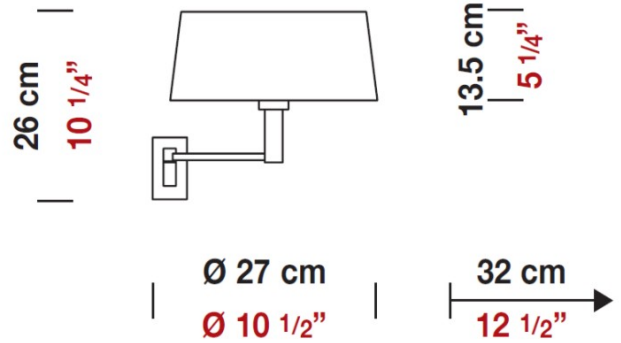

Date: _____ Project: _____

Fixture Type: _____ Specifier/Rep: _____

 Certified by  North American Standards

Exact Measurements: Metric

Fixture Finish:	Polished Brass
Diffuser:	White Fireproof Fabric Shade
Lamp Type:	A19 Incandescent or CFL
Lamp Base:	E26 medium
Lamp Voltage:	120Vac
Number Of Lamps:	1
Max Wattage Per Lamp:	75W or 18W
IP Rating:	IP20
Length:	27cm / 10 1/2"
Height:	26cm / 10 1/4"
Extension:	32cm / 12 1/2"
Weight:	6.3 lbs / 2.86 kg

Additional Details

Pin-Up Adaptable. Glass Screen D8-9000 sold separately.

Alternative Finish Models

Classic - Wall [D8-3048] -- 27cm / 10 1/2" - 1x75W - A19 Incandescent or 18W Mini CFL - Chrome

Available Sizes and / or Lamping

Classic - Wall [D8-3049] -- 30cm / 11 3/4" - 1x75W - A19 Incandescent or 18W Mini CFL - Polished Brass

Accessories

Classic - Accessory [D8-9000] -- Glass screen for lampshade 22cm / 8 1/2"

Coordinating Series