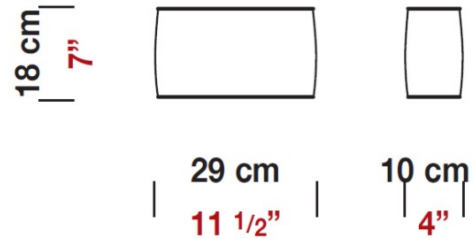

Date: _____ Project: _____

Fixture Type: _____ Specifier/Rep: _____

Certified by  North American Standards

Exact Measurements: Metric

Fixture Finish:	Metalic Gray
Diffuser:	White Fireproof Facric Shade
Lamp Type:	A19 Incandescent
Lamp Base:	E26 medium
Lamp Voltage:	120Vac
Number Of Lamps:	1
Max Wattage Per Lamp:	40W
IP Rating:	IP20
Length:	29cm / 11 1/2"
Height:	18cm / 7"
Extension:	10cm / 4"
Weight:	3.6 lbs / 1.63 kg

Additional Details

Available in compact fluouescent.

Alternative Finish Models

Blissy - Wall [D8-3043] -- 29cm / 11 1/2" - 1x40W - A19 Incandescent - Metalic Gray - Ivory

Available Sizes and / or Lamping

- Blissy - Wall [D8-3045F113] -- 29cm / 11 1/2" - 1x13W - T4 Fluouescent - Metalic Gray - White
- Blissy - Wall [D8-3045F118] -- 29cm / 11 1/2" - 1x18W - T4 Fluouescent - Metalic Gray - White
- Blissy - Wall [D8-3045F126] -- 29cm / 11 1/2" - 1x26W - T4 Fluouescent - Metalic Gray - White