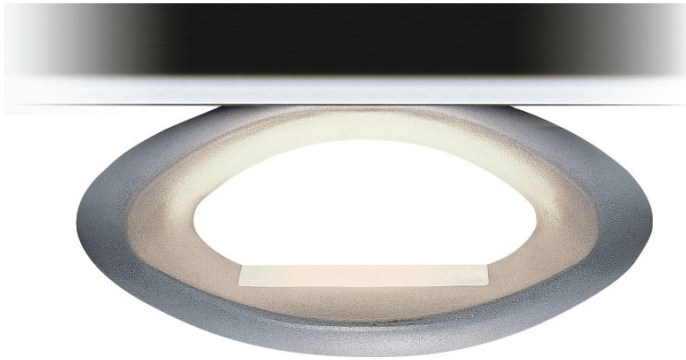

Date: \_\_\_\_\_ Project: \_\_\_\_\_  
 Fixture Type: \_\_\_\_\_ Specifier/Rep: \_\_\_\_\_

 Certified by  North American Standards

Exact Measurements: Metric

<b>Fixture Finish:</b>	Metalic Gray
<b>Diffuser:</b>	Frost White Pyrex Glass
<b>Lamp Type:</b>	T3Q (119mm) Halogen
<b>Lamp Base:</b>	RSC (double ended)
<b>Lamp Voltage:</b>	120Vac
<b>Number Of Lamps:</b>	1
<b>Max Wattage Per Lamp:</b>	150W
<b>IP Rating:</b>	IP20
<b>Length:</b>	34cm / 13 1/2"
<b>Height:</b>	15cm / 6"
<b>Extension:</b>	15cm / 6"
<b>End of Line:</b>	Yes