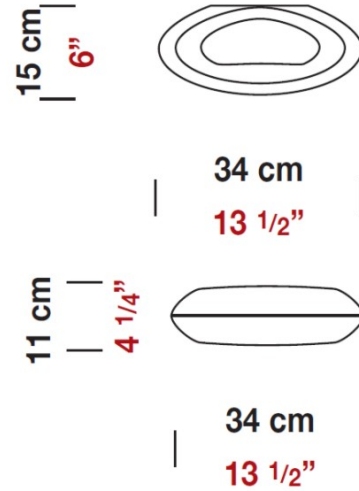

Date: \_\_\_\_\_ Project: \_\_\_\_\_  
 Fixture Type: \_\_\_\_\_ Specifier/Rep: \_\_\_\_\_

 Certified by  North American Standards

Exact Measurements: Metric

<b>Fixture Finish:</b>	Metalic Gray
<b>Diffuser:</b>	Frost White Pyrex Glass
<b>Lamp Type:</b>	T3Q (119mm) Halogen
<b>Lamp Base:</b>	RSC (double ended)
<b>Lamp Voltage:</b>	120Vac
<b>Number Of Lamps:</b>	1
<b>Max Wattage Per Lamp:</b>	150W
<b>IP Rating:</b>	IP20
<b>Length:</b>	34cm / 13 1/2"
<b>Height:</b>	15cm / 6"
<b>Extension:</b>	15cm / 6"
<b>End of Line:</b>	Yes