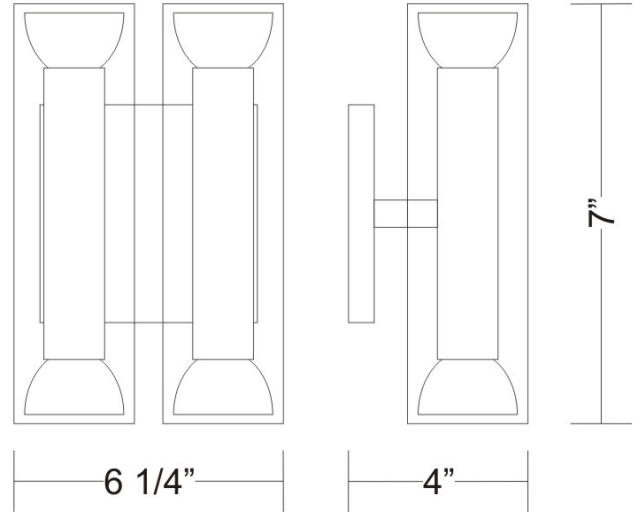

Date: _____ Project: _____
 Fixture Type: _____ Specifier/Rep: _____

 Certified by  North American Standards

Exact Measurements: Metric

Fixture Finish:	Chrome & Metallic Gray
Diffuser:	Clear Pyrex Glass
Lamp Type:	MR16 Halogen
Lamp Base:	GZ10
Lamp Voltage:	120Vac
Number Of Lamps:	4
Max Wattage Per Lamp:	50W
Total Wattage:	200W
IP Rating:	IP20
Length:	16cm / 6 1/4"
Height:	18cm / 7"
Extension:	10cm / 4"
Weight:	3.6 lbs / 1.63 kg
End of Line:	Yes

Additional Details
Available Sizes and / or Lamping

Tu-B - Wall [D8-3030] -- 6cm / 2 3/8" - 1x50W - MR16 Halogen - Chrome & Metallic Gray

Coordinating Series

- Tu-B - Wall
- Tu-B - Suspension
- Tu-B - Ceiling
- Tu-B - Portable