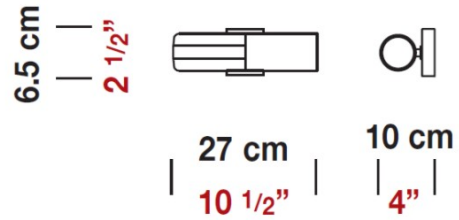

Date: _____ Project: _____

Fixture Type: _____ Specifier/Rep: _____

 Certified by  North American Standards

Exact Measurements: Metric

Nominal Lumen:	1300 lm
Fixture Finish:	White
Diffuser:	Clear & Satin White Double Borosilicate Glass
Lamp Type:	T4 Halogen
Lamp Base:	G9
Lamp Voltage:	120Vac
Number Of Lamps:	2
Max Wattage Per Lamp:	35W
Total Wattage:	70W
IP Rating:	IP20
Length:	27cm / 10 1/2"
Height:	6.5cm / 2 1/2"
Extension:	10cm / 4"
Weight:	3.6 lbs / 1.63 kg

Additional Details
Alternative Finish Models

Jazz - Wall [D8-3233] -- 27cm / 10 1/2" x 6.5cm / 2 1/2" - 2x35W - T4 Halogen - Metallized Gray - Clear & Satin White

Coordinating Series

- Jazz - Wall
- Jazz - Suspension
- Jazz - Portable