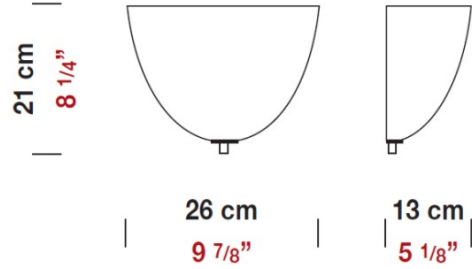

Date: _____ Project: _____

Fixture Type: _____ Specifier/Rep: _____

 Certified by  North American Standards

Exact Measurements: Metric

Nominal Lumen:	650 lm
Fixture Finish:	Metalic Gray
Diffuser:	Matte White Blown Glass
Lamp Type:	T4 Halogen
Lamp Base:	G9
Lamp Voltage:	120Vac
Number Of Lamps:	1
Max Wattage Per Lamp:	35W
IP Rating:	IP20
Length:	20cm / 7 3/4"
Height:	14cm / 5 1/2"
Extension:	10.8cm / 4 1/4"
Weight:	3.6 lbs / 1.63 kg
End of Line:	Yes