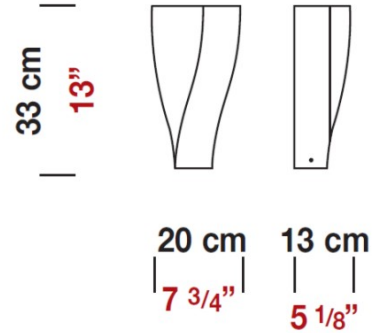

Date: _____ Project: _____

Fixture Type: _____ Specifier/Rep: _____

 Certified by  North American Standards

Exact Measurements: Metric

Fixture Finish:	Matte Nickel
Diffuser:	Matte White Blown Glass
Lamp Type:	T10 Halogen or CFL
Lamp Base:	E26 medium
Lamp Voltage:	120Vac
Number Of Lamps:	1
Max Wattage Per Lamp:	150W or 23W
IP Rating:	IP20
Length:	20cm / 7 3/4"
Height:	33cm / 13"
Extension:	13cm / 5 1/2"
Weight:	5.4 lbs / 2.45 kg

Additional Details

Available in compact fluorescent.

Available Sizes and / or Lamping

- Spyra - Wall [D8-3022F113] -- 20cm / 7 3/4" x 33cm / 13" - 1x13W - T4 Fluorescent - Matte Nickel
- Spyra - Wall [D8-3022F118] -- 20cm / 7 3/4" x 33cm / 13" - 1x18W - T10 Incandescent - Matte Nickel
- Spyra - Wall [D8-3022F126] -- 20cm / 7 3/4" x 33cm / 13" - 1x26W - T10 Incandescent - Matte Nickel