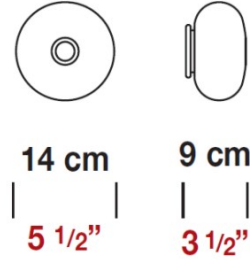

Date: _____ Project: _____

Fixture Type: _____ Specifier/Rep: _____

 Certified by  North American Standards

Exact Measurements: Metric

		Additional Details
Nominal Lumen:	650 lm	
Fixture Finish:	Matte Nickel	
Diffuser:	Matte White Blown Glass	
Lamp Type:	T4 Halogen	
Lamp Base:	G9	
Lamp Voltage:	120Vac	
Number Of Lamps:	1	
Max Wattage Per Lamp:	35W	
IP Rating:	IP20	
Diameter:	14cm / 5 1/2"	
Height:	9cm / 3 1/2"	
Weight:	1.8 lbs / 0.82 kg	