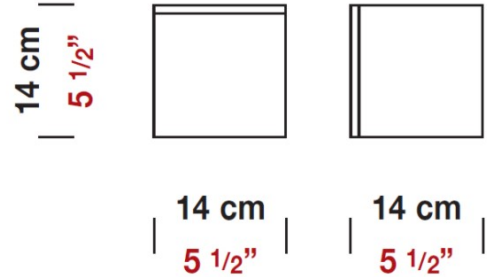

Date: \_\_\_\_\_ Project: \_\_\_\_\_  
 Fixture Type: \_\_\_\_\_ Specifier/Rep: \_\_\_\_\_

 Certified by  North American Standards

Exact Measurements: Metric

		Additional Details
<b>Fixture Finish:</b>	Metalic Gray	
<b>Diffuser:</b>	Matte White Blown Glass	
<b>Lamp Type:</b>	A19 Incandescent or CFL	
<b>Lamp Base:</b>	E26 medium	
<b>Lamp Voltage:</b>	120Vac	
<b>Number Of Lamps:</b>	1	
<b>Max Wattage Per Lamp:</b>	60W or 23W	
<b>IP Rating:</b>	IP20	
<b>Width:</b>	14cm / 5 1/2"	
<b>Length:</b>	14cm / 5 1/2"	
<b>Height:</b>	14cm / 5 1/2"	
<b>Extension:</b>	14cm / 5 1/2"	
<b>Weight:</b>	4.5 lbs / 2.04 kg	

**Available Sizes and / or Lamping**

- Kubik - Wall [D8-3002] -- 11cm / 4 1/4" x 11cm / 4 1/4" - 1x35W - T4 Halogen - Metalic Gray
- Kubik - Wall [D8-3004] -- 25cm / 9 3/4" x 11cm / 4 1/4" - 1x100W - T3Q (119mm) Halogen - Metalic Gray
- Kubik - Wall [D8-3004F113] -- 25cm / 9 3/4" x 11cm / 4 1/4" - 1x13W - T4 Halogen - Metalic Gray
- Kubik - Wall [D8-3005] -- 14cm / 5 1/2" x 29cm / 11 1/2" - 1x100W - T10 Halogen or 23W Mini CFL - Metalic Gray
- Kubik - Wall [D8-3005F113] -- 14cm / 5 1/2" x 29cm / 11 1/2" - 1x13W - T4 Fluorescent - Metalic Gray
- Kubik - Wall [D8-3005F118] -- 14cm / 5 1/2" x 29cm / 11 1/2" - 1x18W - T4 Fluorescent - Metalic Gray
- Kubik - Wall [D8-3005F126] -- 14cm / 5 1/2" x 29cm / 11 1/2" - 1x26W - T4 Fluorescent - Metalic Gray
- Kubik - Wall [D8-3005F213] -- 14cm / 5 1/2" x 29cm / 11 1/2" - 2x13W - T4 Fluorescent - Metalic Gray