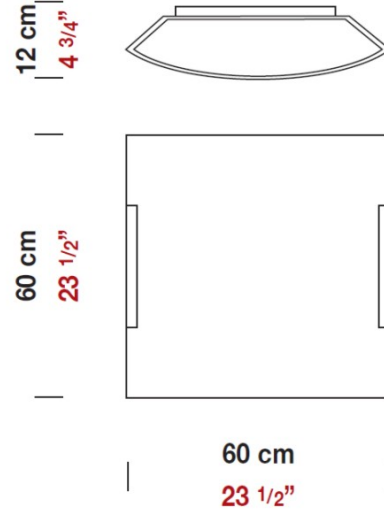

**Date:** \_\_\_\_\_ **Project:** \_\_\_\_\_

**Fixture Type:** \_\_\_\_\_ **Specifier/Rep:** \_\_\_\_\_

 Certified by  North American Standards

Exact Measurements: Metric

<b>Fixture Finish:</b>	Polished Brass
<b>Diffuser:</b>	Opaline Glass
<b>Lamp Type:</b>	A19 Incandescent
<b>Lamp Base:</b>	E26 medium
<b>Lamp Voltage:</b>	120Vac
<b>Number Of Lamps:</b>	4
<b>Max Wattage Per Lamp:</b>	100W
<b>Total Wattage:</b>	400W
<b>IP Rating:</b>	IP20
<b>Width:</b>	60cm / 23 1/2"
<b>Length:</b>	60cm / 23 1/2"
<b>Extension:</b>	12cm / 4 3/4"
<b>Weight:</b>	15.3 lbs / 6.95 kg

**Additional Details**

Available in compact fluorescent.

**Available Sizes and / or Lamping**

- Tecla - Ceiling [D8-2027] -- 34cm / 13 1/4" x 34cm / 13 1/4" - 1x100W - T3Q (119mm) Halogen - Polished Brass
- Tecla - Ceiling [D8-2027F126] -- 34cm / 13 1/4" x 34cm / 13 1/4" - 1x26W - T4 Fluorescent - Polished Brass
- Tecla - Ceiling [D8-2029] -- 40cm / 15 3/4" x 40cm / 15 3/4" - 1x100W - T3Q (119mm) Halogen - Polished Brass
- Tecla - Ceiling [D8-2029F226] -- 40cm / 15 3/4" x 40cm / 15 3/4" - 2x26W - T4 Fluorescent - Polished Brass
- Tecla - Ceiling [D8-2031F224] -- 60cm / 23 1/2" x 60cm / 23 1/2" - 2x24W - T4 Fluorescent - Polished Brass
- Tecla - Ceiling [D8-2031F226] -- 60cm / 23 1/2" x 60cm / 23 1/2" - 2x26W - T4 Fluorescent - Polished Brass
- Tecla - Ceiling [D8-2031F236] -- 60cm / 23 1/2" x 60cm / 23 1/2" - 2x36W - T4 Fluorescent - Polished Brass

**Alternative Finish Models**

**Tecla - Celing**  
Model No: **D8-2031**

**Date:** \_\_\_\_\_ **Project:** \_\_\_\_\_

**Fixture Type:** \_\_\_\_\_ **Specifier/Rep:** \_\_\_\_\_

---

Tecla - Celing [D8-2030] -- 60cm / 23 1/2" x 60cm / 23 1/2" - 4x100W - A19 Incandescent - Matte Nickel