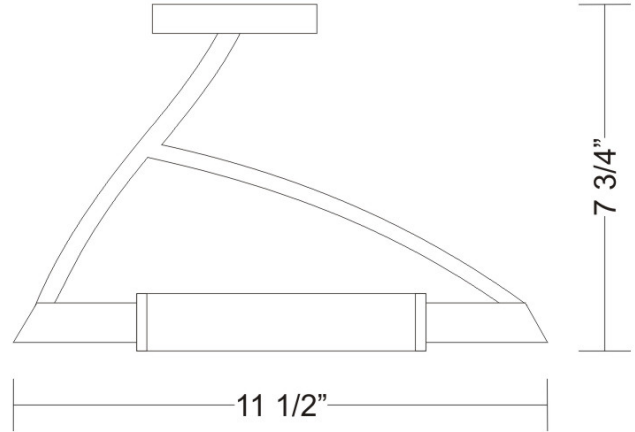

Date: _____ Project: _____
 Fixture Type: _____ Specifier/Rep: _____

 Certified by  North American Standards

Exact Measurements: Metric

		Additional Details
Fixture Finish:	Chrome	
Diffuser:	Matte White Printed Pyrex	
Lamp Type:	T3Q (119mm)	
Lamp Base:	RSC (double ended)	
Lamp Voltage:	120Vac	
Number Of Lamps:	1	
Max Wattage Per Lamp:	200W	
IP Rating:	IP40	
Length:	29cm / 11 1/2"	
Height:	20cm / 7 3/4"	
Weight:	2.7 lbs / 1.23 kg	

Alternative Finish Models

- Wing - Ceiling [D8-2018] -- 29cm / 11 1/2" x 20cm / 7 3/4" - 1x200W - T3Q (119mm) Halogen - Metallic Gray
- Wing - Ceiling [D8-2188] -- 29cm / 11 1/2" x 20cm / 7 3/4" - 1x200W - T3Q (119mm) Halogen - White

Available Sizes and / or Lamping

- Wing - Ceiling [D8-2018] -- 29cm / 11 1/2" x 20cm / 7 3/4" - 1x200W - T3Q (119mm) Halogen - Metallic Gray

Coordinating Series

- Wing - Ceiling
- Wing - Suspension
- Wing - Wall