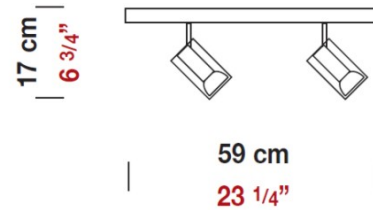

Date: \_\_\_\_\_ Project: \_\_\_\_\_  
 Fixture Type: \_\_\_\_\_ Specifier/Rep: \_\_\_\_\_

 Certified by  North American Standards

Exact Measurements: Metric

		Additional Details
<b>Fixture Finish:</b>	Chrome & Metallic Gray	
<b>Diffuser:</b>	Clear Pyrex Glass	
<b>Lamp Type:</b>	MR16 Halogen	
<b>Lamp Base:</b>	GZ10	
<b>Lamp Voltage:</b>	120Vac	
<b>Number Of Lamps:</b>	2	
<b>Max Wattage Per Lamp:</b>	50W	
<b>Total Wattage:</b>	100W	
<b>IP Rating:</b>	IP20	
<b>Length:</b>	59cm / 23 1/4"	
<b>Height:</b>	17cm / 6 3/4"	
<b>End of Line:</b>	Yes	

**Available Sizes and / or Lamping**

Tu-B - Ceiling / Wall [D8-2015] -- 75cm / 29 1/2" x 17cm / 6 3/4" - 3x50W - MR16 Halogen - Chrome &amp; Metallic Gray

**Coordinating Series**

- Tu-B - Ceiling
- Tu-B - Suspension
- Tu-B - Wall
- Tu-B - Portable