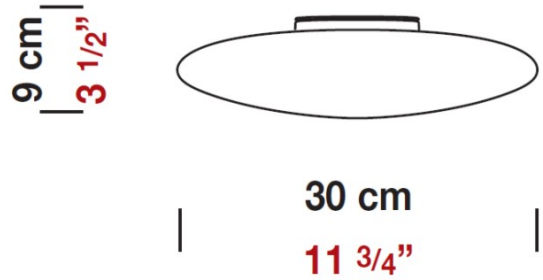

Date: _____ Project: _____

Fixture Type: _____ Specifier/Rep: _____

Certified by  North American Standards

Exact Measurements: Metric

Fixture Finish:	White
Diffuser:	Matte White Blown Glass
Lamp Type:	A19 Incandescent or CFL
Lamp Base:	E26 medium
Lamp Voltage:	120Vac
Number Of Lamps:	1
Max Wattage Per Lamp:	60W or 14W
IP Rating:	IP20
Diameter:	30cm / 11 3/4"
Height:	9cm / 3 1/2"
Weight:	7.2 lbs / 3.27 kg

Additional Details

Available Sizes and / or Lamping

- Disco - Ceiling/Wall [D8-2007] -- 40cm / 15 3/4" - 2x60W - A19 Incandescent or 18W Mini CFL - White
- Disco - Ceiling/Wall [D8-2007F126] -- 40cm / 15 3/4" - 1x26W - T4 Fluorescent - White
- Disco - Ceiling/Wall [D8-2008] -- 50cm / 19 3/4" - 2x60W - A19 Incandescent or 23W Mini CFL - White
- Disco - Ceiling/Wall [D8-2008F126] -- 50cm / 19 3/4" - 1x26W - T4 Fluorescent - White