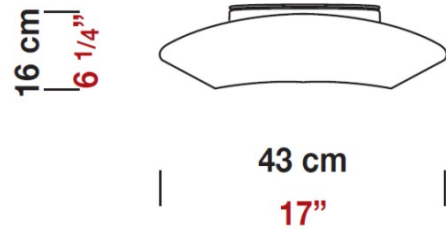

Date: _____ Project: _____

Fixture Type: _____ Specifier/Rep: _____

 Certified by  North American Standards

Exact Measurements: Metric

Fixture Finish:	White
Diffuser:	Matte White Blown Glass
Lamp Type:	T3Q/3 (79mm) Halogen
Lamp Base:	RSC (double ended)
Lamp Voltage:	120Vac
Number Of Lamps:	1
Max Wattage Per Lamp:	150W
IP Rating:	IP20
Diameter:	43cm / 17"
Height:	16cm / 6 1/4"
Weight:	11.7 lbs / 5.31 kg

Additional Details
Available Sizes and / or Lamping

- Delphina - Ceiling [D8-2003] -- 20cm / 7 3/4" - 1x35W - T4 Halogen - White
- Delphina - Ceiling [D8-2004] -- 30cm / 11 3/4" - 1x100W -T3Q/3 (79mm) Halogen - White