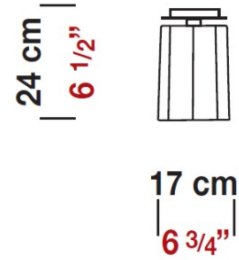

Date: _____ Project: _____

Fixture Type: _____ Specifier/Rep: _____

 Certified by  North American Standards

Exact Measurements: Metric

Fixture Finish:	Metalic Gray
Diffuser:	Matte White Blown Glass
Lamp Type:	T10 Halogen
Lamp Base:	E26 medium
Lamp Voltage:	120Vac
Number Of Lamps:	1
Max Wattage Per Lamp:	150W
IP Rating:	IP20
Diameter:	17cm / 6 3/4"
Length:	17cm / 6 3/4"
Height:	24cm / 9 1/2"
Weight:	4.5 lbs / 2.04 kg

Additional Details

Available in compact fluorescent. Max 1x26W G24q-3. Add Suffix F126 to model no. Lower wattages are available upon request: tech@zaneen.com

Available Sizes and / or Lamping

- Alvi - Ceiling [D8-2001F126] -- 17cm / 6 3/4" - 1x26W - T4 Fluorescent - Metalic Gray
- Alvi - Ceiling [D8-2002] -- 31cm / 12 1/4" - 3x100W - T10 Halogen - Metalic Gray
- Alvi - Ceiling [D8-2002F326] -- 31cm / 12 1/4" - 3x26W - T4 Fluorescent - Metalic Gray