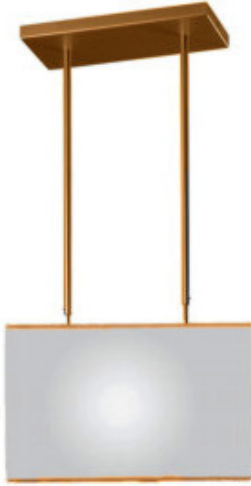

Date: _____ Project: _____

Fixture Type: _____ Specifier/Rep: _____

 Certified by  North American Standards

Exact Measurements: Metric

Fixture Finish:	Metalic Brown Metal
Diffuser:	White Fireproof Facric Shade
Lamp Type:	A19 Incandescent or CFL
Lamp Base:	E26 medium
Lamp Voltage:	120Vac
Number Of Lamps:	1
Max Wattage Per Lamp:	150W or 23W
IP Rating:	IP20
Width:	19cm / 7 1/2"
Length:	45cm / 17 3/4"
Height:	75cm / 29 1/2" - 110cm / 43 1/4"
Max.Overall Height:	109.9cm / 43 1/4"

Additional Details

Available in compact fluourescent. Max 1x26W G24q-3. Add Suffix F126 to model no. Lower wattages are available upon request: tech@zaneen.com. Fixture height adjustable from 75cm / 29 1/2" to 110cm / 43 1/4"

Alternative Finish Models

- Blissy - Suspension [D8-1036] -- 45cm / 17 3/4" x 19cm / 7 1/2" - 1x150W - A19 Incandescent or 23W CFL - Metalic Gray - Ivory
- Blissy - Suspension [D8-1037] -- 45cm / 17 3/4" x 19cm / 7 1/2" - 1x150W - A19 Incandescent or 23W CFL - Metalic Brown Metal - Ivory
- Blissy - Suspension [D8-1038] -- 45cm / 17 3/4" x 19cm / 7 1/2" - 1x150W - A19 Incandescent or 23W CFL - Metalic Gray - White

Available Sizes and / or Lamping

- Blissy - Suspension [D8-1039F126] -- 45cm / 17 3/4" x 19cm / 7 1/2" - 1x26W - T4 Compact Fluourescent - Metalic Brown Metal - White

Coordinating Series

- Blissy - Suspension
- Blissy - Wall