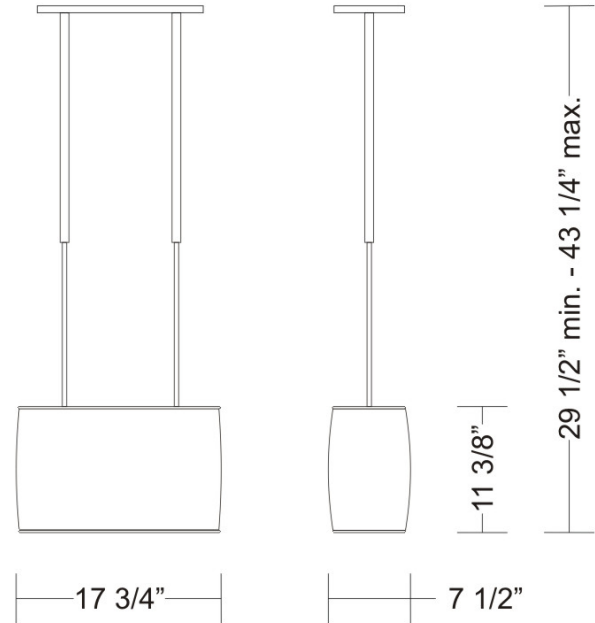

Date: _____ Project: _____

Fixture Type: _____ Specifier/Rep: _____

 Certified by  North American Standards

Exact Measurements: Metric

Fixture Finish:	Metalic Brown Metal
Diffuser:	White Fireproof Facric Shade
Lamp Type:	A19 Incandescent or CFL
Lamp Base:	E26 medium
Lamp Voltage:	120Vac
Number Of Lamps:	1
Max Wattage Per Lamp:	150W or 23W
IP Rating:	IP20
Width:	19cm / 7 1/2"
Length:	45cm / 17 3/4"
Height:	75cm / 29 1/2" - 110cm / 43 1/4"
Max.Overall Height:	109.9cm / 43 1/4"

Additional Details

Available in compact fluourescent. Max 1x26W G24q-3. Add Suffix F126 to model no. Lower wattages are available upon request: tech@zaneen.com. Fixture height adjustable from 75cm / 29 1/2" to 110cm / 43 1/4"

Alternative Finish Models

- Blissy - Suspension [D8-1036] -- 45cm / 17 3/4" x 19cm / 7 1/2" - 1x150W - A19 Incandescent or 23W CFL - Metalic Gray - Ivory
- Blissy - Suspension [D8-1037] -- 45cm / 17 3/4" x 19cm / 7 1/2" - 1x150W - A19 Incandescent or 23W CFL - Metalic Brown Metal - Ivory
- Blissy - Suspension [D8-1038] -- 45cm / 17 3/4" x 19cm / 7 1/2" - 1x150W - A19 Incandescent or 23W CFL - Metalic Gray - White

Available Sizes and / or Lamping

- Blissy - Suspension [D8-1039F126] -- 45cm / 17 3/4" x 19cm / 7 1/2" - 1x26W - T4 Compact Fluourescent - Metalic Brown Metal - White

Coordinating Series

- Blissy - Suspension
- Blissy - Wall