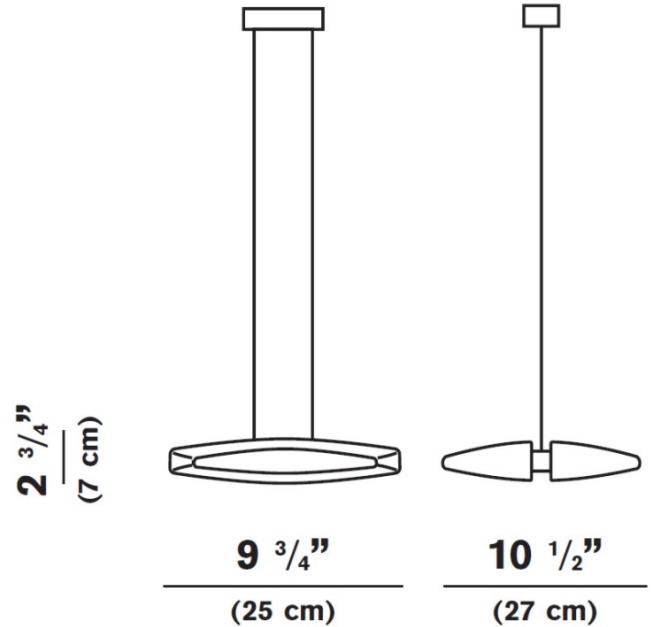

Date: _____ Project: _____
 Fixture Type: _____ Specifier/Rep: _____

 Certified by  North American Standards

Exact Measurements: Metric

Fixture Finish:	Metalic Gray
Diffuser:	Matte White Curved Pyrex Glass
Lamp Type:	T3Q (119mm) Halogen
Lamp Base:	RSC (double ended)
Lamp Voltage:	120Vac
Number Of Lamps:	2
Max Wattage Per Lamp:	150W
Total Wattage:	300W
IP Rating:	IP40
Width:	26.7cm / 10 1/2"
Length:	24.8cm / 9 3/4"
Height:	7cm / 2 3/4"
Weight:	6.3 lbs / 2.86 kg
End of Line:	Yes

Additional Details
Available Sizes and / or Lamping

Planet - Suspension [D8-1035] -- 26.7cm / 10 1/2" x 50.2cm / 19 3/4" - 2x36W - T4 Compact Fluorescent - Metalic Gray

Coordinating Series

Planet - Suspension

Planet - Wall