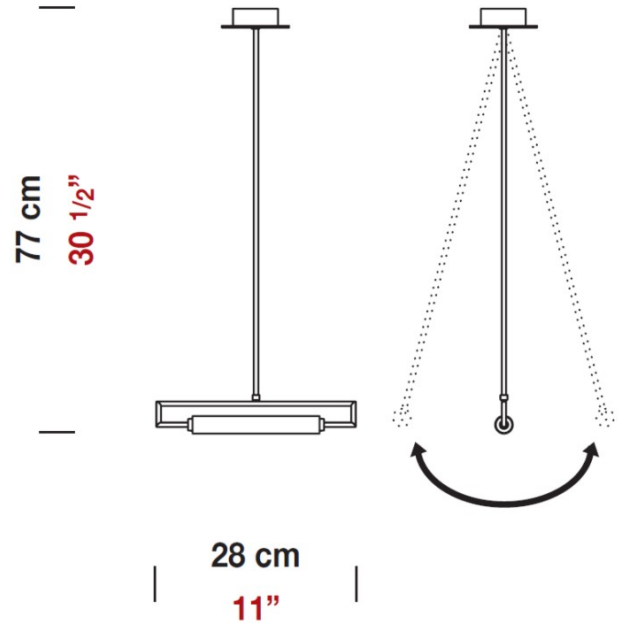

Date: _____ Project: _____

Fixture Type: _____ Specifier/Rep: _____

 Certified by  North American Standards

Exact Measurements: Metric

Fixture Finish:	Metalic Gray
Diffuser:	Matte White Printed Pyrex
Lamp Type:	T3Q (119mm) Halogen
Lamp Base:	RSC (double ended)
Lamp Voltage:	120Vac
Number Of Lamps:	1
Max Wattage Per Lamp:	200W
IP Rating:	IP40
Length:	28cm / 11"
Height:	77cm / 30 1/2"

Additional Details
Alternative Finish Models

- Glim - Suspension [D8-1030] -- 28cm / 11" - 1x200W - T3Q (119mm) Halogen - Chrome
- Glim Mini - Suspension [D8-1364] -- 17cm / 6 3/4" x 5cm / 2" - 1x35W - T4 Halogen - White
- Glim Mini - Suspension [D8-1040] -- 17cm / 6 3/4" - 1x35W - T4 Halogen - Chrome
- Glim - Suspension [D8-1363] -- 28cm / 11" x 6cm / 2 3/8" - 1x200W - T3Q (119mm) Halogen - White