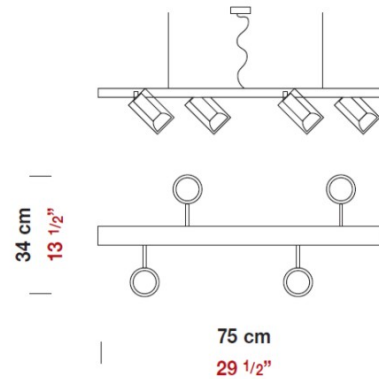

Date: _____ Project: _____
 Fixture Type: _____ Specifier/Rep: _____

 Certified by  North American Standards

Exact Measurements: Metric

		Additional Details
Fixture Finish:	Chrome & Metallic Gray	
Diffuser:	Clear Pyrex Glass	
Lamp Type:	MR16 Halogen	
Lamp Base:	GZ10	
Lamp Voltage:	120Vac	
Number Of Lamps:	4	
Max Wattage Per Lamp:	50W	
Total Wattage:	200W	
IP Rating:	IP20	
Width:	34cm / 13 1/2"	
Length:	75cm / 29 1/2"	
Weight:	9.0 lbs / 4.09 kg	
End of Line:	Yes	

Available Sizes and / or Lamping

Tu-B - Suspension [D8-1027] -- 75cm / 29 1/2" x 34cm / 13 1/2" - 6x50W - MR16 Halogen - Chrome & Metallic Gray

Coordinating Series

- Tu-B - Suspension
- Tu-B - Ceiling
- Tu-B - Wall
- Tu-B - Portable