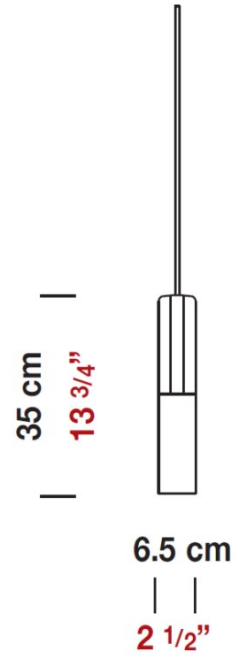

Date: _____ Project: _____

Fixture Type: _____ Specifier/Rep: _____

 Certified by  North American Standards

Exact Measurements: Metric

Nominal Lumen:	650 lm
Fixture Finish:	White
Diffuser:	Clear & Satin White Borosilicate Glass
Lamp Type:	T4 Halogen
Lamp Base:	G9
Lamp Voltage:	120Vac
Number Of Lamps:	1
Max Wattage Per Lamp:	35W
IP Rating:	IP20
Diameter:	6.5cm / 2 1/2"
Height:	35cm / 13 3/4"
Weight:	1.8 lbs / 0.82 kg

Additional Details

Requires Holders, sold separately. Available in LED.

Available Sizes and / or Lamping

- Jazz - Suspension [D8-1015] -- 6.5cm / 2 1/2" - 1x35W - T4 Halogen - White
- Jazz - Suspension [D8-1015L] -- 6.5cm / 2 1/2" - 1x1W - Power LED - 3000K - White
- Jazz - Suspension [D8-1016L] -- 6.5cm / 2 1/2" - 1x1W - Power LED - 3000K - White - Required canopy
- Jazz - Suspension [D8-1365] -- 6.5cm / 2 1/2" - 1x35W - T4 Halogen - Metallized Gray

System Components

- Jazz,Wave [D8-1017] -- 42cm / 16 1/2" x 6.5cm / 2 1/2" - 3LT Holder - White
- Jazz,Wave [D8-1018] -- 76cm / 30" x 6.5cm / 2 1/2" - 5LT Holder - White
- Jazz,Wave [D8-1019] -- 42cm / 16 1/2" x 25cm / 9 7/8" - 6LT Holder - White