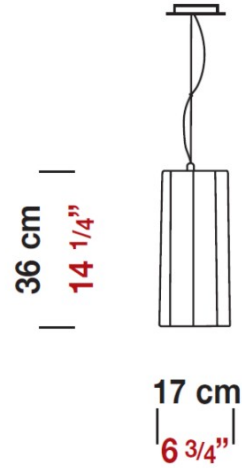

Date: \_\_\_\_\_ Project: \_\_\_\_\_  
 Fixture Type: \_\_\_\_\_ Specifier/Rep: \_\_\_\_\_

Certified by  North American Standards

Exact Measurements: Metric

<b>Fixture Finish:</b>	Metalic Gray
<b>Diffuser:</b>	Matte White Blown Glass
<b>Lamp Type:</b>	T10 Halogen
<b>Lamp Base:</b>	E26 medium
<b>Lamp Voltage:</b>	120Vac
<b>Number Of Lamps:</b>	1
<b>Max Wattage Per Lamp:</b>	150W
<b>IP Rating:</b>	IP20
<b>Diameter:</b>	17cm / 6 3/4"
<b>Length:</b>	17cm / 6 3/4"
<b>Height:</b>	36cm / 14 1/4"
<b>Weight:</b>	6.3 lbs / 2.86 kg

**Additional Details**

Shown with swag kit (D8-9003), sold separately. Available in compact fluorescent.

**Available Sizes and / or Lamping**

Alvi - Suspension [D8-1007F126] -- 17cm / 6 3/4" - 1x26W - T4 Fluorescent - Metalic Gray