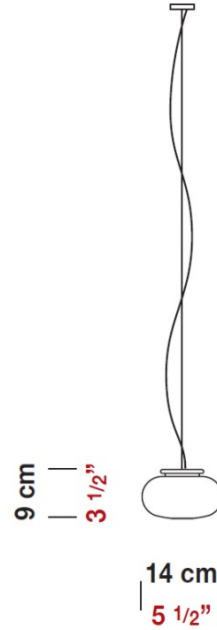

Date: \_\_\_\_\_ Project: \_\_\_\_\_

Fixture Type: \_\_\_\_\_ Specifier/Rep: \_\_\_\_\_

 Certified by  North American Standards

Exact Measurements: Metric

|                              |                         |
|------------------------------|-------------------------|
| <b>Nominal Lumen:</b>        | 650 lm                  |
| <b>Fixture Finish:</b>       | Matte Nickel            |
| <b>Diffuser:</b>             | Matte White Blown Glass |
| <b>Lamp Type:</b>            | T4 Halogen              |
| <b>Lamp Base:</b>            | G9                      |
| <b>Lamp Voltage:</b>         | 120Vac                  |
| <b>Number Of Lamps:</b>      | 1                       |
| <b>Max Wattage Per Lamp:</b> | 35W                     |
| <b>IP Rating:</b>            | IP20                    |
| <b>Diameter:</b>             | 14cm / 5 1/2"           |
| <b>Height:</b>               | 9cm / 3 1/2"            |
| <b>Weight:</b>               | 2.7 lbs / 1.23 kg       |

**Additional Details**

Available in LED.

**Alternative Finish Models**

Blow Mini - Suspension [D8-1006L] -- 14cm / 5 1/2" - 1x3W - Power LED - Matte Nickel

**Available Sizes and / or Lamping**

Blow Mini - Suspension [D8-1006L] -- 14cm / 5 1/2" - 1x3W - Power LED - Matte Nickel