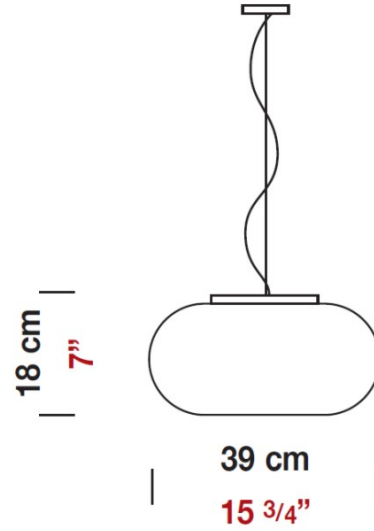

Date: _____ Project: _____

Fixture Type: _____ Specifier/Rep: _____

 Certified by  North American Standards

Exact Measurements: Metric

Fixture Finish:	Matte Nickel
Diffuser:	Matte White Blown Glass
Lamp Type:	T10 Halogen or CFL
Lamp Base:	E26 medium
Lamp Voltage:	120Vac
Number Of Lamps:	1
Max Wattage Per Lamp:	75W or 18W
IP Rating:	IP20
Diameter:	39cm / 15 3/4"
Height:	18cm / 7"
Weight:	9.9 lbs / 4.49 kg

Additional Details

Available in compact fluorescent.

Available Sizes and / or Lamping

- Blow - Suspension [D8-1004] -- 23cm / 9" - 1x50W - G16 1/2 Xenon - Matte Nickel
- Blow - Suspension [D8-1005F113] -- 39cm / 15 3/4" - 1x13W - T4 Fluorescent - Matte Nickel
- Blow - Suspension [D8-1005F118] -- 39cm / 15 3/4" - 1x18W - T4 Fluorescent - Matte Nickel
- Blow - Suspension [D8-1005F126] -- 39cm / 15 3/4" - 1x26W - T4 Fluorescent - Matte Nickel