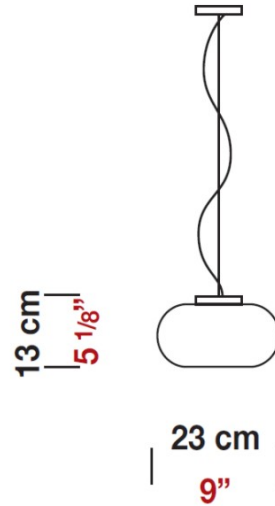

Date: _____ Project: _____

Fixture Type: _____ Specifier/Rep: _____

 Certified by  North American Standards

Exact Measurements: Metric

		Additional Details
Fixture Finish:	Matte Nickel	
Diffuser:	Matte White Blown Glass	
Lamp Type:	G16 1/2 Xenon	
Lamp Base:	E12 candelabra	
Lamp Voltage:	120Vac	
Number Of Lamps:	1	
Max Wattage Per Lamp:	50W	
IP Rating:	IP20	
Diameter:	23cm / 9"	
Height:	13cm / 5 1/8"	

Available Sizes and / or Lamping

- Blow - Suspension [D8-1005] -- 39cm / 15 3/4" - 1x75W - T10 Halogen or 18W Mini CFL - Matte Nickel
- Blow - Suspension [D8-1005F113] -- 39cm / 15 3/4" - 1x13W - T4 Fluorescent - Matte Nickel
- Blow - Suspension [D8-1005F118] -- 39cm / 15 3/4" - 1x18W - T4 Fluorescent - Matte Nickel
- Blow - Suspension [D8-1005F126] -- 39cm / 15 3/4" - 1x26W - T4 Fluorescent - Matte Nickel