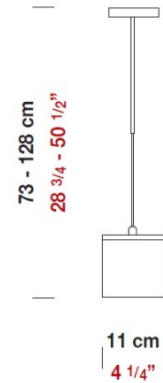

Date: _____ Project: _____

Fixture Type: _____ Specifier/Rep: _____

 Certified by  North American Standards

Exact Measurements: Metric

Nominal Lumen:	650 lm
Fixture Finish:	Metalic Gray
Diffuser:	Matte White Blown Glass
Lamp Type:	T4 Halogen
Lamp Base:	G9
Lamp Voltage:	120Vac
Number Of Lamps:	1
Max Wattage Per Lamp:	35W
IP Rating:	IP20
Diameter:	11cm / 4 1/4"
Length:	11cm / 4 1/4"
Height:	73cm / 28 3/4" - 128cm / 50 1/2"
Max.Overall Height:	128.3cm / 50 1/2"
Weight:	5.4 lbs / 2.45 kg

Additional Details

Fixture hanging height adjusts from 73cm / 28 3/4" to 128cm / 50 1/2"

Available Sizes and / or Lamping

Kubik - Suspension [D8-1003] -- 14cm / 5 1/2" - 1x60W - T4 Halogen - Metalic Gray