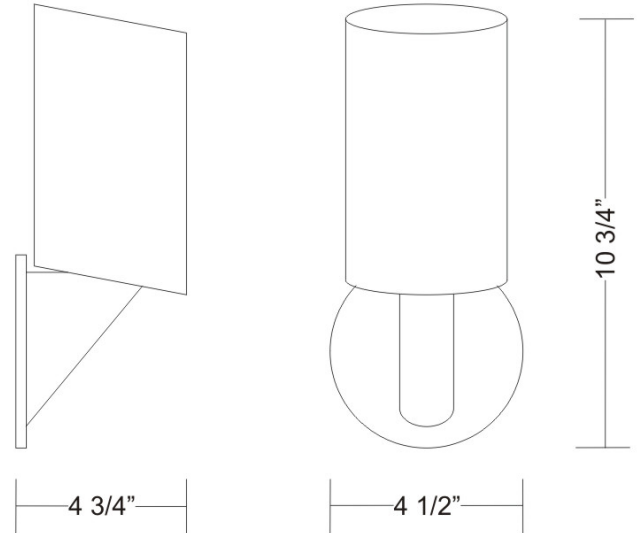

Date: _____ Project: _____

Fixture Type: _____ Specifier/Rep: _____

 Certified by  North American Standards

Exact Measurements: Metric

Fixture Finish:	Brushed Nickel
Diffuser:	White Blown Glass
Lamp Type:	A19 Incandescent
Lamp Base:	E26 medium
Lamp Voltage:	120Vac
Number Of Lamps:	1
Max Wattage Per Lamp:	60W
Length:	10.8cm / 4 1/4"
Height:	27cm / 10 5/8"
Extension:	12cm / 4 3/4"
Weight:	2.7 lbs / 1.23 kg

Additional Details
Available Sizes and / or Lamping

Lina - Wall [D2-3013F118] -- 27cm / 10 5/8" x 12cm / 4 3/4" - 1x18W - T4 Fluorescent - White

Alternative Finish Models

Lina - Wall [D2-3014] -- 27cm / 10 5/8" x 12cm / 4 3/4" - 1x60W - A19 Medium Incandescent - Amber