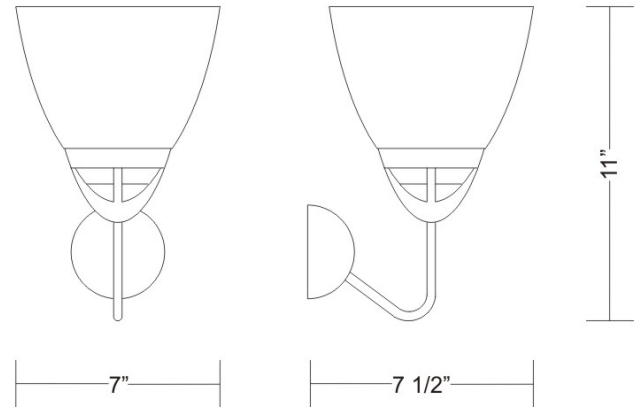

Date: _____ **Project:** _____

Fixture Type: _____ **Specifier/Rep:** _____

 Certified by  North American Standards

Exact Measurements: Metric

Quick Ship:	Yes
Fixture Finish:	Chrome
Diffuser:	Opal White Glass
Lamp Type:	A19 Incandescent
Lamp Base:	E26 medium
Lamp Voltage:	120Vac
Number Of Lamps:	1
Max Wattage Per Lamp:	60W
Length:	18cm / 7 1/16"
Height:	30cm / 11 13/16"
Extension:	19.1cm / 7 1/2"
Weight:	4.5 lbs / 2.04 kg
End of Line:	Yes

Additional Details

Color filters included (blue,clear,yellow).

Ships within 2-5 business days.
Coordinating Series

- Altea - Wall
- Altea - Suspension
- Altea - Portable