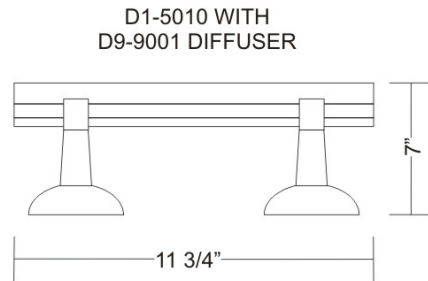

Date: _____ Project: _____

Fixture Type: _____ Specifier/Rep: _____

Certified by  North American Standards

Exact Measurements: Metric

Fixture Finish:	Brushed Nickel
Lamp Type:	T4 Halogen
Lamp Base:	G9
Lamp Voltage:	120Vac
Number Of Lamps:	2
Max Wattage Per Lamp:	60W
Total Wattage:	120W
Length:	29.8cm / 11 3/4"
Height:	16cm / 6 5/16"
Max.Overall Height:	18cm / 7 1/16"
Extension:	15.9cm / 6 1/4"
Weight:	3.6 lbs / 1.63 kg
End of Line:	Yes

Additional Details

Holder only, glass optional.

Available Sizes and / or Lamping

- Nautilus - Bath Light [D1-5008] -- 12.1cm / 4 3/4" x 15.9cm / 6 1/4" - 1x60W - T4 Halogen - Brushed Nickel
- Nautilus - Bath Light [D1-5014] -- 59.7cm / 23 1/2" x 15.9cm / 6 1/4" - 4x60W - T4 Halogen - Brushed Nickel

Accessories

- Nautilus - Glass [D1-9000] -- 16.1 cm / 6 5/16" x 8.9cm / 3 1/2" Glass
- Nautilus - Glass [D1-9001] -- 17.8cm / 7" x 8.9cm / 3 1/2" Glass