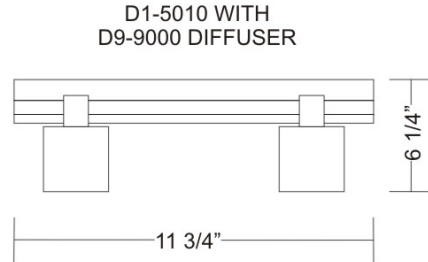

Date: _____ Project: _____

Fixture Type: _____ Specifier/Rep: _____

Certified by  North American Standards

Exact Measurements: Metric

Fixture Finish:	Brushed Nickel
Lamp Type:	T4 Halogen
Lamp Base:	G9
Lamp Voltage:	120Vac
Number Of Lamps:	2
Max Wattage Per Lamp:	60W
Total Wattage:	120W
Length:	29.8cm / 11 3/4"
Height:	16cm / 6 5/16"
Max.Overall Height:	18cm / 7 1/16"
Extension:	15.9cm / 6 1/4"
Weight:	3.6 lbs / 1.63 kg
End of Line:	Yes

Additional Details

Holder only, glass optional.

Available Sizes and / or Lamping

- Nautilus - Bath Light [D1-5008] -- 12.1cm / 4 3/4" x 15.9cm / 6 1/4" - 1x60W - T4 Halogen - Brushed Nickel
- Nautilus - Bath Light [D1-5014] -- 59.7cm / 23 1/2" x 15.9cm / 6 1/4" - 4x60W - T4 Halogen - Brushed Nickel

Accessories

- Nautilus - Glass [D1-9000] -- 16.1 cm / 6 5/16" x 8.9cm / 3 1/2" Glass
- Nautilus - Glass [D1-9001] -- 17.8cm / 7" x 8.9cm / 3 1/2" Glass