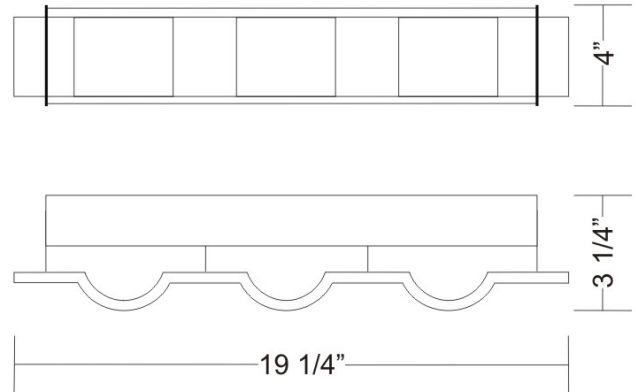

Date: _____ Project: _____
 Fixture Type: _____ Specifier/Rep: _____

 Certified by  North American Standards

Exact Measurements: Metric

Fixture Finish:	Chrome
Diffuser:	Satin White Glass
Lamp Type:	T4 Halogen
Lamp Base:	G9
Lamp Voltage:	120Vac
Number Of Lamps:	3
Max Wattage Per Lamp:	35W
Total Wattage:	105W
Length:	50cm / 19 11/16"
Height:	10cm / 3 15/16"
Extension:	8cm / 3 1/8"
Weight:	6.3 lbs / 2.86 kg

Additional Details
Available Sizes and / or Lamping

- Internos - Bath Light [D1-5000] -- 35cm / 13 3/4" x 10cm / 3 15/16" - 2x35W - T4 Halogen - Chrome
- Internos - Bath Light [D1-5005] -- 80cm / 31 1/2" x 10cm / 3 15/16" - 5x35W - T4 Halogen - Chrome