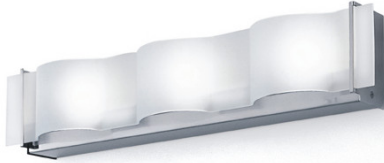

Date: _____ Project: _____
 Fixture Type: _____ Specifier/Rep: _____

 Certified by  North American Standards

Exact Measurements: Metric

Fixture Finish:	Chrome
Diffuser:	Satin White Glass
Lamp Type:	T4 Halogen
Lamp Base:	G9
Lamp Voltage:	120Vac
Number Of Lamps:	3
Max Wattage Per Lamp:	35W
Total Wattage:	105W
Length:	50cm / 19 11/16"
Height:	10cm / 3 15/16"
Extension:	8cm / 3 1/8"
Weight:	6.3 lbs / 2.86 kg

Additional Details
Available Sizes and / or Lamping

- Internos - Bath Light [D1-5000] -- 35cm / 13 3/4" x 10cm / 3 15/16" - 2x35W - T4 Halogen - Chrome
- Internos - Bath Light [D1-5005] -- 80cm / 31 1/2" x 10cm / 3 15/16" - 5x35W - T4 Halogen - Chrome