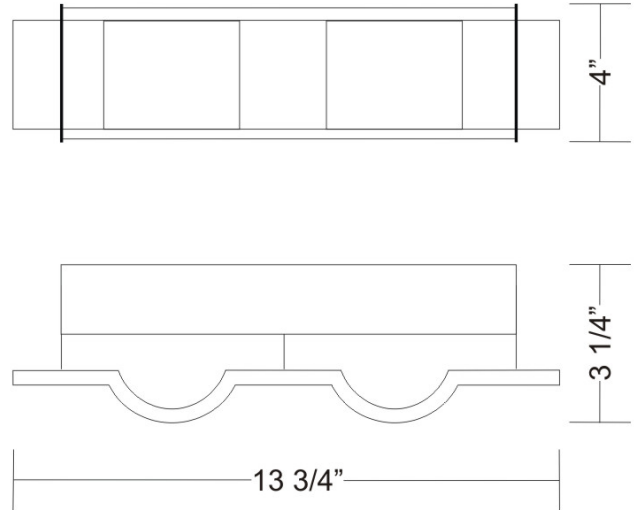

Date: _____ Project: _____
 Fixture Type: _____ Specifier/Rep: _____

 Certified by  North American Standards

Exact Measurements: Metric

Fixture Finish:	Chrome
Diffuser:	Satin White Glass
Lamp Type:	T4 Halogen
Lamp Base:	G9
Lamp Voltage:	120Vac
Number Of Lamps:	2
Max Wattage Per Lamp:	35W
Total Wattage:	70W
Length:	35cm / 13 3/4"
Height:	10cm / 3 15/16"
Extension:	8cm / 3 1/8"
Weight:	4.5 lbs / 2.04 kg

Additional Details
Available Sizes and / or Lamping

- Internos - Bath Light [D1-5003] -- 50cm / 19 11/16" x 10cm / 3 15/16" - 3x35W - T4 Halogen - Chrome
- Internos - Bath Light [D1-5005] -- 80cm / 31 1/2" x 10cm / 3 15/16" - 5x35W - T4 Halogen - Chrome