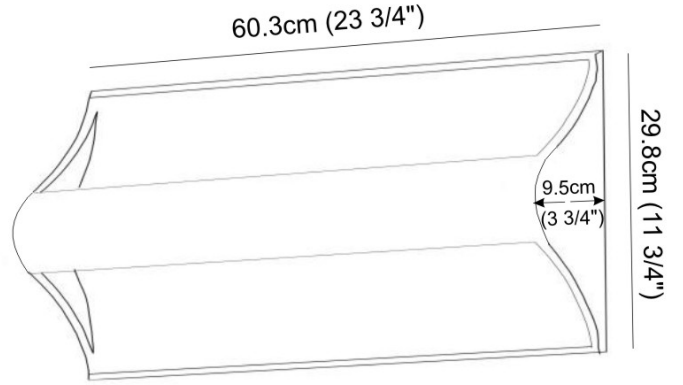

Date: _____ Project: _____
 Fixture Type: _____ Specifier/Rep: _____

 Certified by  North American Standards

Exact Measurements: Metric

Quick Ship:	Yes
Fixture Finish:	Chrome and Anodized Aluminum
Diffuser:	Clear Satin Glass
Lamp Type:	T5 Fluorescent
Lamp Base:	G5
Lamp Voltage:	120Vac
Number Of Lamps:	2
Max Wattage Per Lamp:	24W
Total Wattage:	48W
Length:	60.3cm / 23 3/4"
Height:	29.8cm / 11 3/4"
Extension:	9.5cm / 3 3/4"
End of Line:	Yes

Additional Details
Ships within 2-5 business days.

Coordinating Series

- Ice - Wall
- Ice - Ceiling