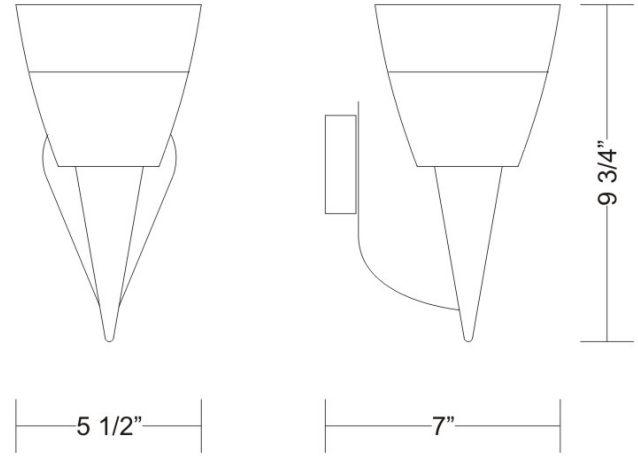

Date: _____ Project: _____

Fixture Type: _____ Specifier/Rep: _____

 Certified by  North American Standards

Exact Measurements: Metric

Quick Ship:	Yes
Fixture Finish:	Brushed Nickel
Diffuser:	Clear Satin Glass
Lamp Type:	G16 1/2 Incandescent
Lamp Base:	E12 candelabra
Lamp Voltage:	120Vac
Number Of Lamps:	1
Max Wattage Per Lamp:	60W
Length:	14cm / 5 1/2"
Height:	25cm / 9 13/16"
Extension:	18cm / 7 1/16"
End of Line:	Yes