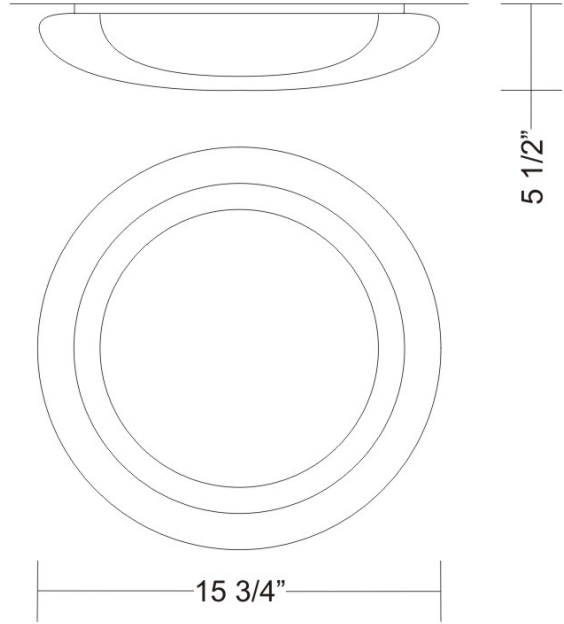

Date: _____ Project: _____

Fixture Type: _____ Specifier/Rep: _____

 Certified by  North American Standards

Exact Measurements: Metric

Quick Ship:	Yes
Fixture Finish:	Gray
Diffuser:	Clear Glass & White Acrylic
Lamp Type:	2D Fluorescent
Lamp Base:	GR10q-4
Lamp Voltage:	120Vac
Number Of Lamps:	1
Max Wattage Per Lamp:	28W
Diameter:	40cm / 15 3/4"
Height:	14cm / 5 1/2"
Weight:	11.7 lbs / 5.31 kg
End of Line:	Yes