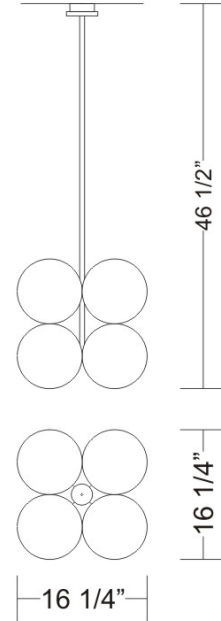

Date: \_\_\_\_\_ Project: \_\_\_\_\_

Fixture Type: \_\_\_\_\_ Specifier/Rep: \_\_\_\_\_

 Certified by  North American Standards

Exact Measurements: Metric

		Additional Details
<b>Fixture Finish:</b>	Matte Chrome and White	
<b>Diffuser:</b>	White Glass	
<b>Lamp Type:</b>	A19 Incandescent	
<b>Lamp Base:</b>	E26 medium	
<b>Lamp Voltage:</b>	120Vac	
<b>Number Of Lamps:</b>	8	
<b>Max Wattage Per Lamp:</b>	60W	
<b>Total Wattage:</b>	480W	
<b>Width:</b>	40.6cm / 16"	
<b>Length:</b>	40.6cm / 16"	
<b>Height:</b>	78cm / 30 11/16"	
<b>Max.Overall Height:</b>	118.1cm / 46 1/2"	
<b>Weight:</b>	36.9 lbs / 16.75 kg	