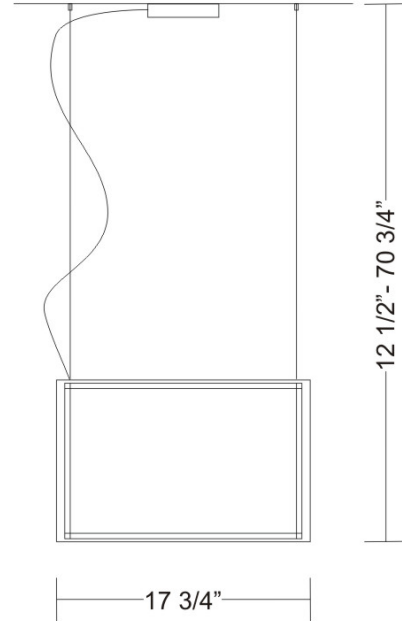

Date: _____ Project: _____
 Fixture Type: _____ Specifier/Rep: _____

 Certified by  North American Standards

Exact Measurements: Metric

		Additional Details
Fixture Finish:	Chrome	
Diffuser:	Satin Screen Printed Glass	
Lamp Type:	T3Q (119mm)	
Lamp Base:	RSC (double ended)	
Lamp Voltage:	120Vac	
Number Of Lamps:	1	
Max Wattage Per Lamp:	150W	
Width:	45.1cm / 17 3/4"	
Length:	45.1cm / 17 3/4"	
Height:	32cm / 12 5/8"	
Max.Overall Height:	179.7cm / 70 3/4"	
Weight:	8.93 lbs / 4.054 kg	

Available Sizes and / or Lamping

- Vision - Suspension [D1-1005F124] -- 45.1cm / 17 3/4" x 45.1cm / 17 3/4" - 1x24W - T4 Fluorescent - Chrome
- Vision - Suspension [D1-1005F126] -- 45.1cm / 17 3/4" x 45.1cm / 17 3/4" - 1x26W - T4 Fluorescent - Chrome
- Vision - Suspension [D1-1005F226] -- 45.1cm / 17 3/4" x 45.1cm / 17 3/4" - 2x26W - T4 Fluorescent - Chrome