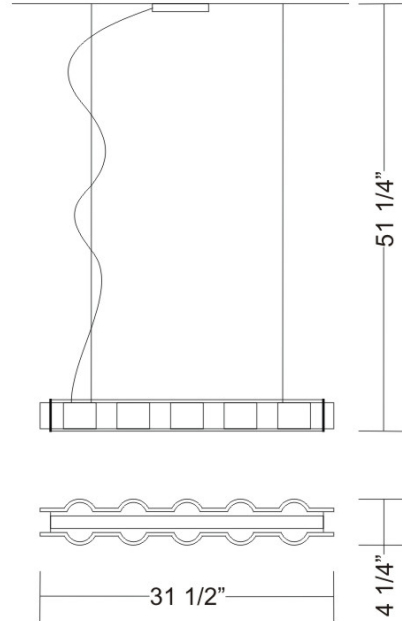

Date: _____ Project: _____

Fixture Type: _____ Specifier/Rep: _____

 Certified by  North American Standards

Exact Measurements: Metric

		Additional Details
Fixture Finish:	Chrome	
Diffuser:	Satin Glass	
Lamp Type:	T4 Halogen	
Lamp Base:	G9	
Lamp Voltage:	120Vac	
Number Of Lamps:	5	
Max Wattage Per Lamp:	35W	
Total Wattage:	175W	
Width:	11cm / 4 5/16"	
Length:	80cm / 31 1/2"	
Height:	130cm / 51 3/16"	
Max.Overall Height:	130.2cm / 51 1/4"	
Weight:	3.97 lbs / 1.802 kg	

Available Sizes and / or Lamping