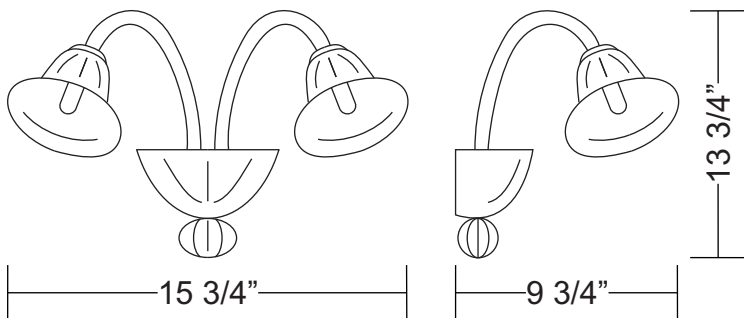

**D'ORSAY WALL**

IMAGE SHOWN OF D8-3210 CRYSTAL FINISH

ACTUAL FINISH: WHITE

Dimensions

Project Name: \_\_\_\_\_

Fixture Type: \_\_\_\_\_

Product Code: D8-3206

Style: WALL

Glass: White Venetian Blown Glass

Finish: Chrome

Lamp: 2 x 60W G9

Voltage: 120V

Dimensions: W. 15 3/4" x Ht. 11 3/4" x Ext. 9 3/4"

Approval: Approved by  for North American Standards.

Notes: \_\_\_\_\_

---