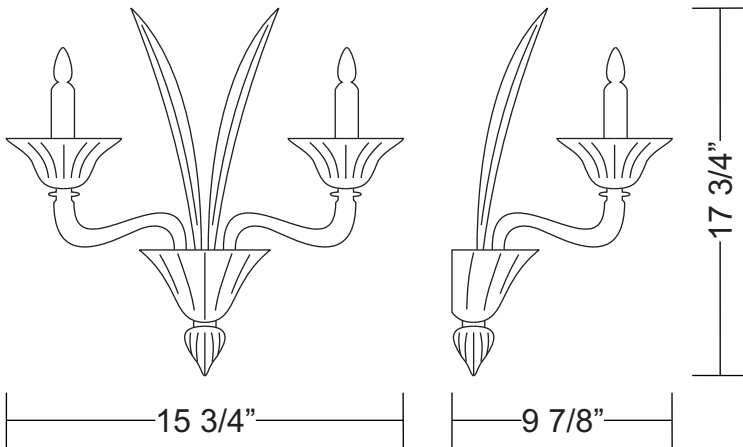

HERMITAGE WALL

Dimensions

Project Name: _____

Fixture Type: _____

Product Code: D8-3201

Style: WALL

Glass: White Venetian Blown Glass

Finish: Chrome

Lamp: 2 x 60W G9

Voltage: 120V

Dimensions: W. 15 3/4" x Ht. 17 3/4" x Ext. 9 7/8"

Approval: Approved by  for North American Standards.

Notes: _____
