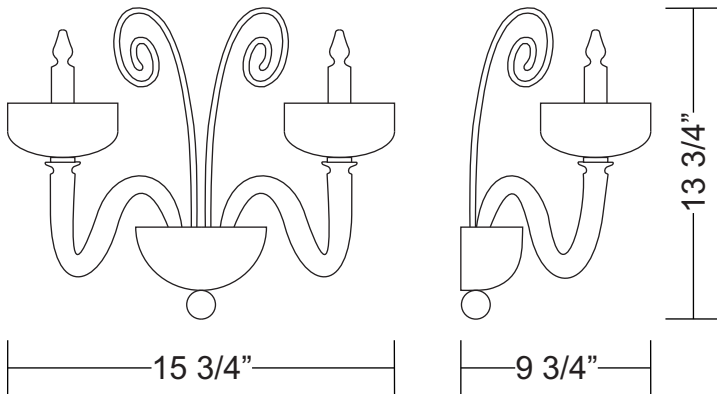

**BRERA WALL**

IMAGE SHOWN OF D8-3193 CRYSTAL FINISH

ACTUAL FINISH: WHITE

Dimensions

Project Name: \_\_\_\_\_

Fixture Type: \_\_\_\_\_

Product Code: D8-3189

Style: WALL

Glass: White Venetian Blown Glass

Finish: Chrome

Lamp: 2 x 60W G9

Voltage: 120V

Dimensions: W. 15 3/4" x Ht. 13 3/4" x Ext. 9 3/4"

Approval: Approved by  for North American Standards.

Notes: \_\_\_\_\_

---