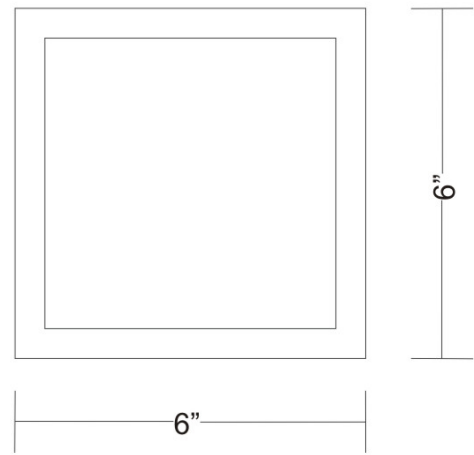

Date: _____ **Project:** _____

Fixture Type: _____ **Specifier/Rep:** _____

 Certified by  North American Standards

Exact Measurements: Metric

		Additional Details
Fixture Finish:	White	
Diffuser:	Opal White Satin Acrylic	
Lamp Type:	T4 CFL	
Lamp Base:	GX23-2	
Lamp Voltage:	120Vac	
Number Of Lamps:	1	
Max Wattage Per Lamp:	13W	
Width:	15.2cm / 6"	
Length:	15.2cm / 6"	
Height:	7.6cm / 3"	
Power Supply:	Magnetic Ballast	

Available Sizes and / or Lamping

- Flat Q - Ceiling/Wall [D1-2048] -- 29.8cm / 11 3/4" x 29.8cm / 11 3/4" - 2x18W - T4 Fluorescent - White
- Flat Q - Ceiling/Wall [D1-2051] -- 45.1cm / 17 3/4" x 45.1cm / 17 3/4" - 3x36W - T4 Fluorescent - White
- Flat Q - Ceiling/Wall [D1-2054] -- 23 1/2x23 1/2" - 3x55W - T4 Fluorescent - White

Alternative Finish Models

- Flat Q - Ceiling/Wall [D1-2046] -- 15.2cm / 6" x 15.2cm / 6" - 1x13W - T4 CFL Fluorescent - Brushed Nickel
- Flat Q - Ceiling/Wall [D1-2047] -- 15.2cm / 6" x 15.2cm / 6" - 1x13W - T4 CFL Fluorescent - Chrome