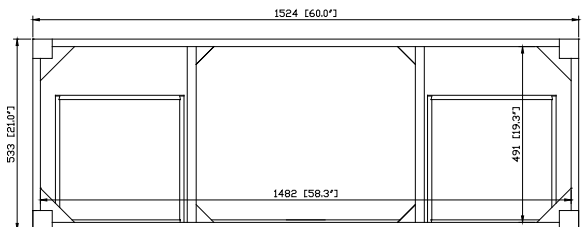

Top

For customer support please call 626 404 7678 weekdays 9:00 to 6:00 PST