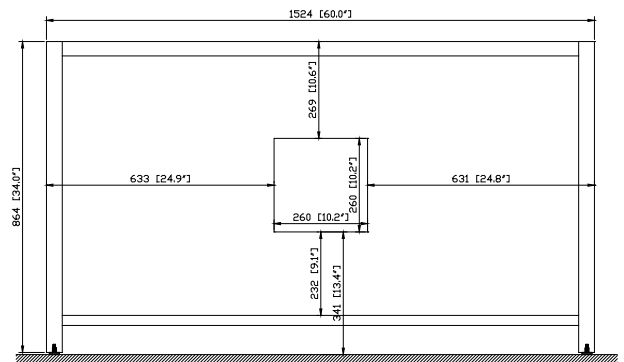

Colors / Finishes

- Espresso

Nominal Dimension

- 60W x 21D x 34H (inches)

Components

Mirror	MODERO-M28-ES	MODERO-MC28-ES	
Vanity Top	SUT60BK	SUT60CW	SUT60GB
Sink	CUM18WT	CUM18LN	

Product Diagrams

Front