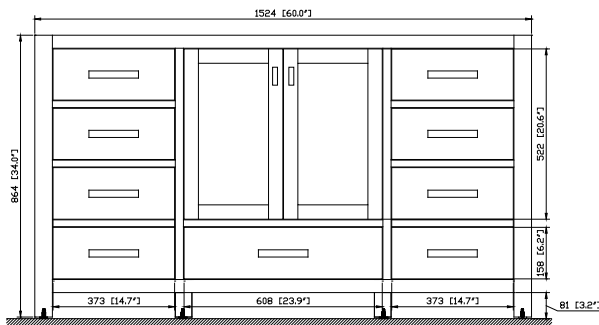

Avanity

MODERO-V60-ES-A

Features

- Solid poplar frame and birch veneer plywood
- 2 soft-close doors
- 7 soft-close drawers
- Brushed nickel finished hardware
- Vanity accomodates dual undermount sinks
- Adjustable height levelers
- Vanity accomodates single undermount sink

Colors / Finishes

- Espresso

Nominal Dimension

- 60W x 21D x 34H (inches)

Components

Mirror	MODERO-M28-ES	MODERO-MC28-ES	
Vanity Top	SUT60BK	SUT60CW	SUT60GB
Sink	CUM18WT	CUM18LN	

Product Diagrams

Front