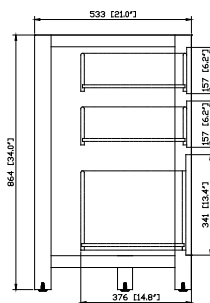

Avanity

MODERO-V60-ES-A

Features

- Solid poplar frame and birch veneer plywood
- 2 soft-close doors
- 7 soft-close drawers
- Brushed nickel finished hardware
- Vanity accomodates dual undermount sinks
- Adjustable height levelers
- Vanity accomodates single undermount sink

Colors / Finishes

- Espresso

Nominal Dimension

- 60W x 21D x 34H (inches)

Components

Mirror	MODERO-M28-ES	MODERO-MC28-ES	
Vanity Top	SUT60BK	SUT60CW	SUT60GB
Sink	CUM18WT	CUM18LN	

Product Diagrams

Front

Side

Top

For customer support please call 626 404 7678 weekdays 9:00 to 6:00 PST