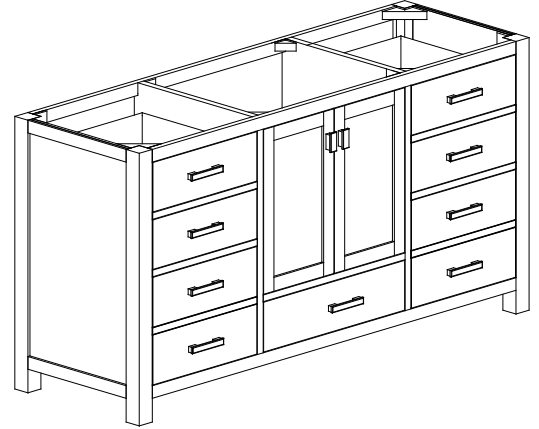

Avanity

MODERO-V60-ES-A

Features

- Solid poplar frame and birch veneer plywood
- 2 soft-close doors
- 7 soft-close drawers
- Brushed nickel finished hardware
- Vanity accomodates dual undermount sinks
- Adjustable height levelers
- Vanity accomodates single undermount sink

Colors / Finishes

- Espresso

Nominal Dimension

- 60W x 21D x 34H (inches)

Components

Mirror	MODERO-M28-ES	MODERO-MC28-ES	
Vanity Top	SUT60BK	SUT60CW	SUT60GB
Sink	CUM18WT	CUM18LN	

Product Diagrams

Front