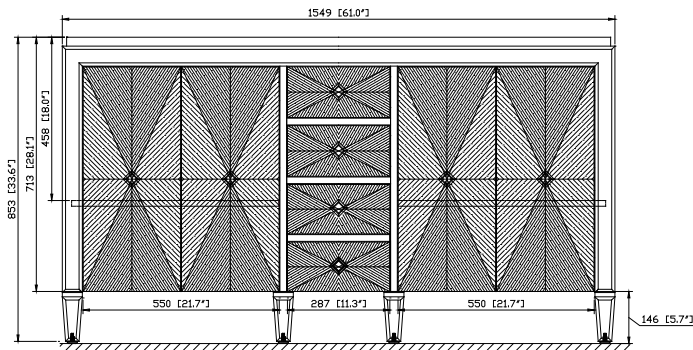

Avanity

BRENTWOOD-V61-NW

Features

- Solid poplar frame and Elm veneer MDF
- Handcrafted details
- 4 soft-close doors
- 3 soft-close drawers
- 2 interior shelves
- Electro-plated brass finished hardware
- Adjustable height levelers
- Under counter application

Colors / Finishes

- New Walnut

Nominal Dimension

- 61W x 22D x 33.6H (inches)

Components

Mirror	BRENTWOOD-M30-NW		
Vanity Top	SUT61BK-R	SUT61GB-R	SUT61CW-R
Sink	CUM20WT-R		

Product Diagrams

Front