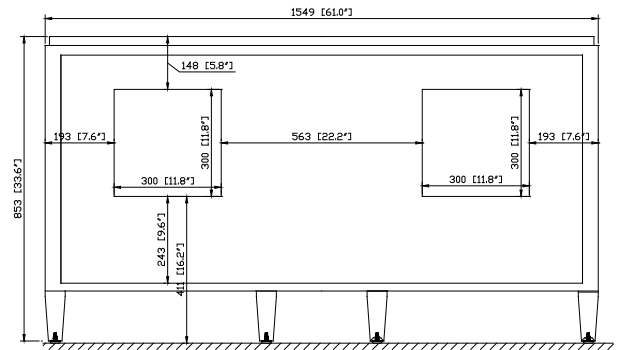

Avanity

BRENTWOOD-V61-NW

Features

- Solid poplar frame and Elm veneer MDF
- Handcrafted details
- 4 soft-close doors
- 3 soft-close drawers
- 2 interior shelves
- Electro-plated brass finished hardware
- Adjustable height levelers
- Under counter application

Colors / Finishes

- New Walnut

Nominal Dimension

- 61W x 22D x 33.6H (inches)

Components

Mirror	BRENTWOOD-M30-NW		
Vanity Top	SUT61BK-R	SUT61GB-R	SUT61CW-R
Sink	CUM20WT-R		

Product Diagrams

Front