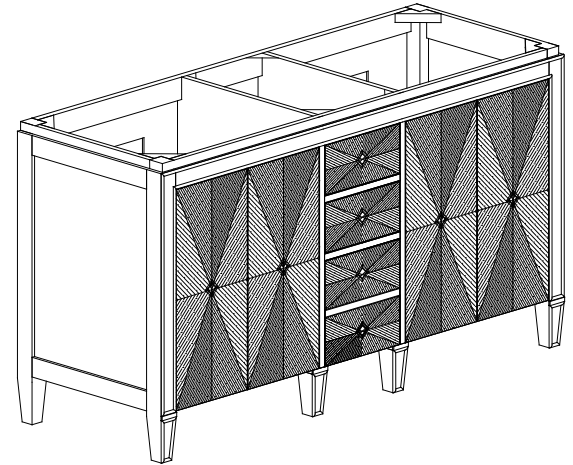

Avanity

BRENTWOOD-V61-NW

Features

- Solid poplar frame and Elm veneer MDF
- Handcrafted details
- 4 soft-close doors
- 3 soft-close drawers
- 2 interior shelves
- Electro-plated brass finished hardware
- Adjustable height levelers
- Under counter application

Colors / Finishes

- New Walnut

Nominal Dimension

- 61W x 22D x 33.6H (inches)

Components

Mirror	BRENTWOOD-M30-NW		
Vanity Top	SUT61BK-R	SUT61GB-R	SUT61CW-R
Sink	CUM20WT-R		

Product Diagrams

Front