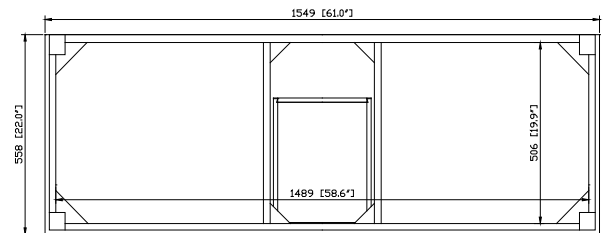

Top

For customer support please call 626 404 7678 weekdays 9:00 to 6:00 PST