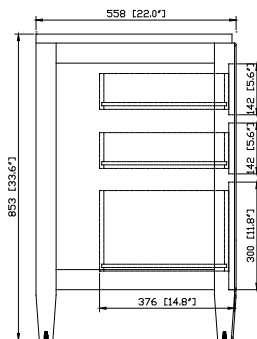

Avanity

BRENTWOOD-V61-NW

Features

- Solid poplar frame and Elm veneer MDF
- Handcrafted details
- 4 soft-close doors
- 3 soft-close drawers
- 2 interior shelves
- Electro-plated brass finished hardware
- Adjustable height levelers
- Under counter application

Colors / Finishes

- New Walnut

Nominal Dimension

- 61W x 22D x 33.6H (inches)

Components

Mirror	BRENTWOOD-M30-NW		
Vanity Top	SUT61BK-R	SUT61GB-R	SUT61CW-R
Sink	CUM20WT-R		

Product Diagrams

Side

Top

For customer support please call 626 404 7678 weekdays 9:00 to 6:00 PST