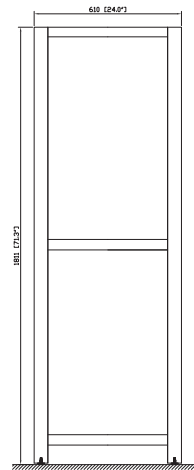

Avanity

MODERO-LT24-ES

Features

- Solid birch frame and plywood
- 1 soft-close mirror door
- 4 soft-close drawers
- Brushed nickel finished hardware
- Adjustable height levelers

Colors / Finishes

- Espresso

Nominal Dimension

- 24W x 20D x 71H (inches)

Components

Vanity	MODERO-V36-ES	MODERO-V48-ES	MODERO-V48-ES

Product Diagrams

Front

Back

Side

Top

For customer support please call 626 404 7678 weekdays 9:00 to 6:00 PST