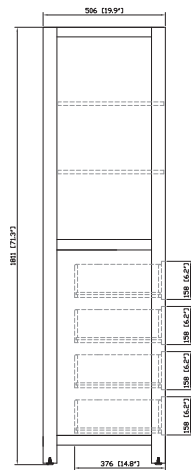

## Nominal Dimension

- 24W x 20D x 71H (inches)

## Product Diagrams

Front

Back

Side

Top

For customer support please call 626 404 7678 weekdays 9:00 to 6:00 PST