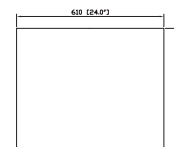

For customer support please call 626 404 7678 weekdays 9:00 to 6:00 PST