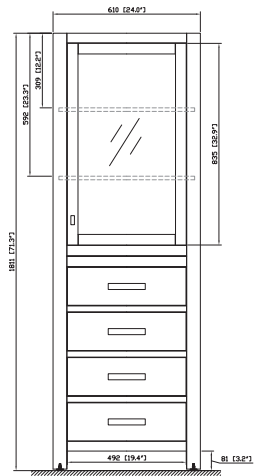

Product Diagrams

Front

Back