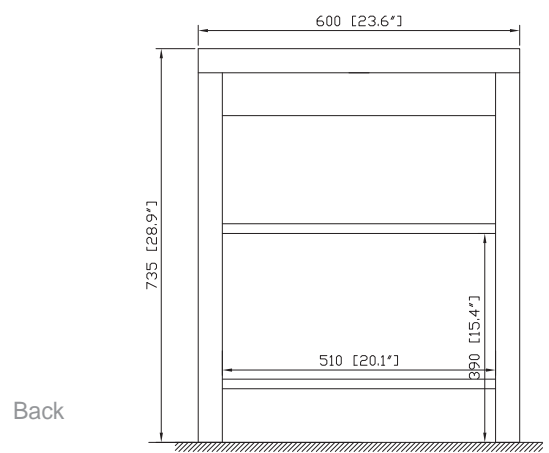

- Chestnut

**Nominal Dimension**

- 24W x 19D x 29H (inches)

**Components**

Mirror	COSMO-M20-CH
Vanity Top	CVE450WT
Sink	COSMO-WS17-CH

**Product Diagrams**

Front

Back

Side

Top