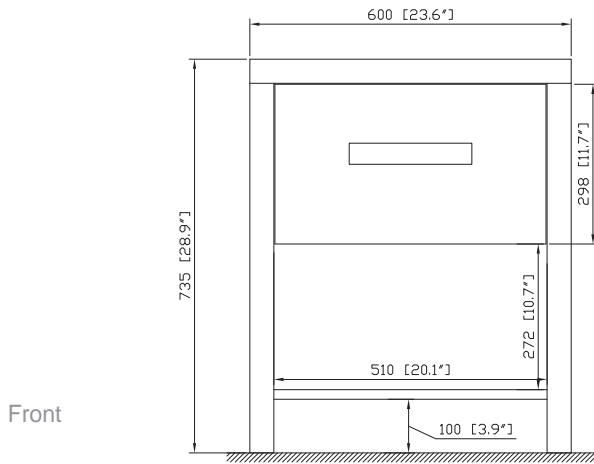

- Chestnut

**Nominal Dimension**

- 24W x 19D x 29H (inches)

**Components**

Mirror	COSMO-M20-CH
Vanity Top	CVE450WT
Sink	COSMO-WS17-CH

**Product Diagrams**

Front

Back

Side

Top