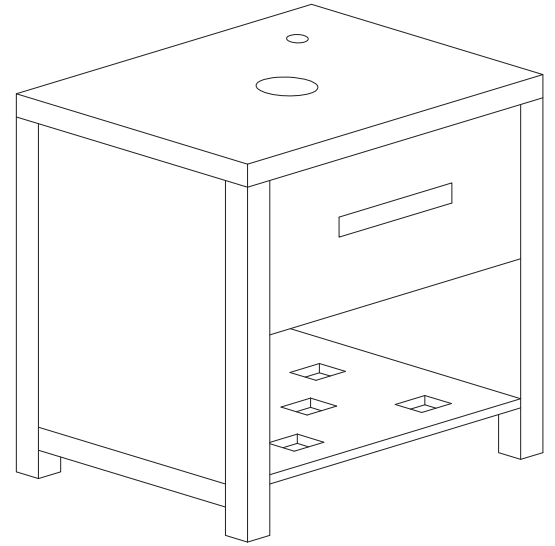

*Avanity*

COSMO-V24-CH

**Features**

- Solid rubber wood
- Storage cabinet with aluminum hardware
- 1 soft-close door
- Aluminum hardware
- Open shelf
- Metal leg caps
- Vessel application

**Colors / Finishes**

- Chestnut

**Nominal Dimension**

- 24W x 19D x 29H (inches)

**Components**

Mirror	COSMO-M20-CH
Vanity Top	CVE450WT
Sink	COSMO-WS17-CH

**Product Diagrams**

Front

Back

Side

Top