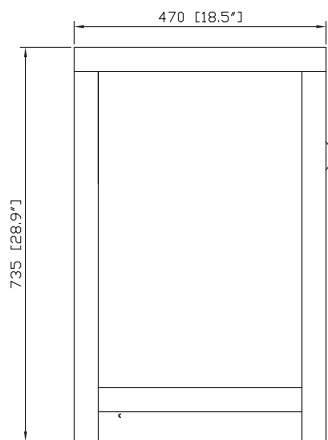

- Chestnut

**Nominal Dimension**

- 24W x 19D x 29H (inches)

**Components**

Mirror	COSMO-M20-CH
Vanity Top	CVE450WT
Sink	COSMO-WS17-CH

**Product Diagrams**

Front

Back

Side

Top