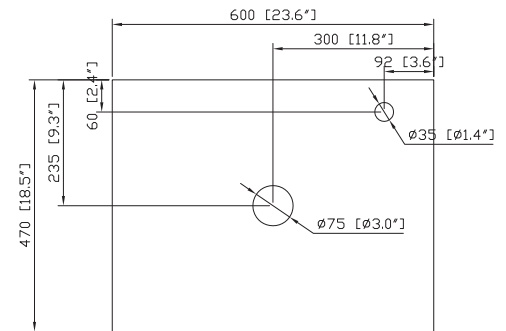

- Chestnut

**Nominal Dimension**

- 24W x 19D x 29H (inches)

**Components**

Mirror	COSMO-M20-CH
Vanity Top	CVE450WT
Sink	COSMO-WS17-CH

**Product Diagrams**

Front

Back

Side

Top