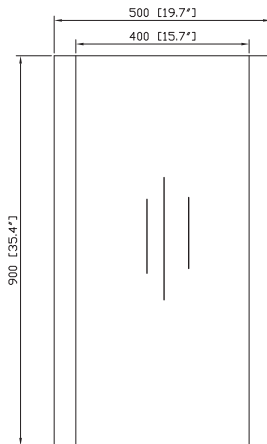

Avanity

COSMO-M20-CH

Features

- Durable rubber wood frame
- Non beveled-edge mirror
- Mirror hangs vertically

Colors / Finishes

- Chestnut

Nominal Dimension

- 15.7W x 0.8D x 35.4H (inches)

Components

Vanity	COSMO-V24-CH
--------	--------------

Product Diagrams

Front

Back

Side

Top