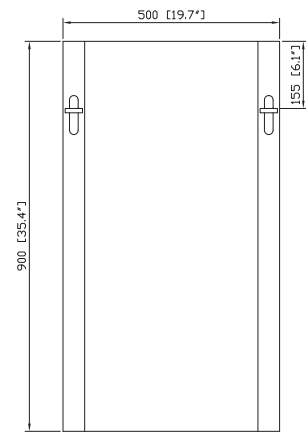

Avanity

COSMO-M20-CH

Features

- Durable rubber wood frame
- Non beveled-edge mirror
- Mirror hangs vertically

Colors / Finishes

- Chestnut

Nominal Dimension

- 15.7W x 0.8D x 35.4H (inches)

Components

Vanity	COSMO-V24-CH
--------	--------------

Product Diagrams

Front

Back

Side

Top