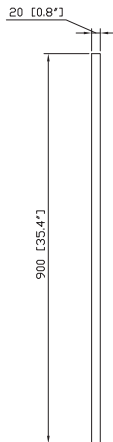

Avanity

COSMO-M20-CH

Features

- Durable rubber wood frame
- Non beveled-edge mirror
- Mirror hangs vertically

Colors / Finishes

- Chestnut

Nominal Dimension

- 15.7W x 0.8D x 35.4H (inches)

Components

Vanity	COSMO-V24-CH
--------	--------------

Product Diagrams

Front

Back

Side

Top